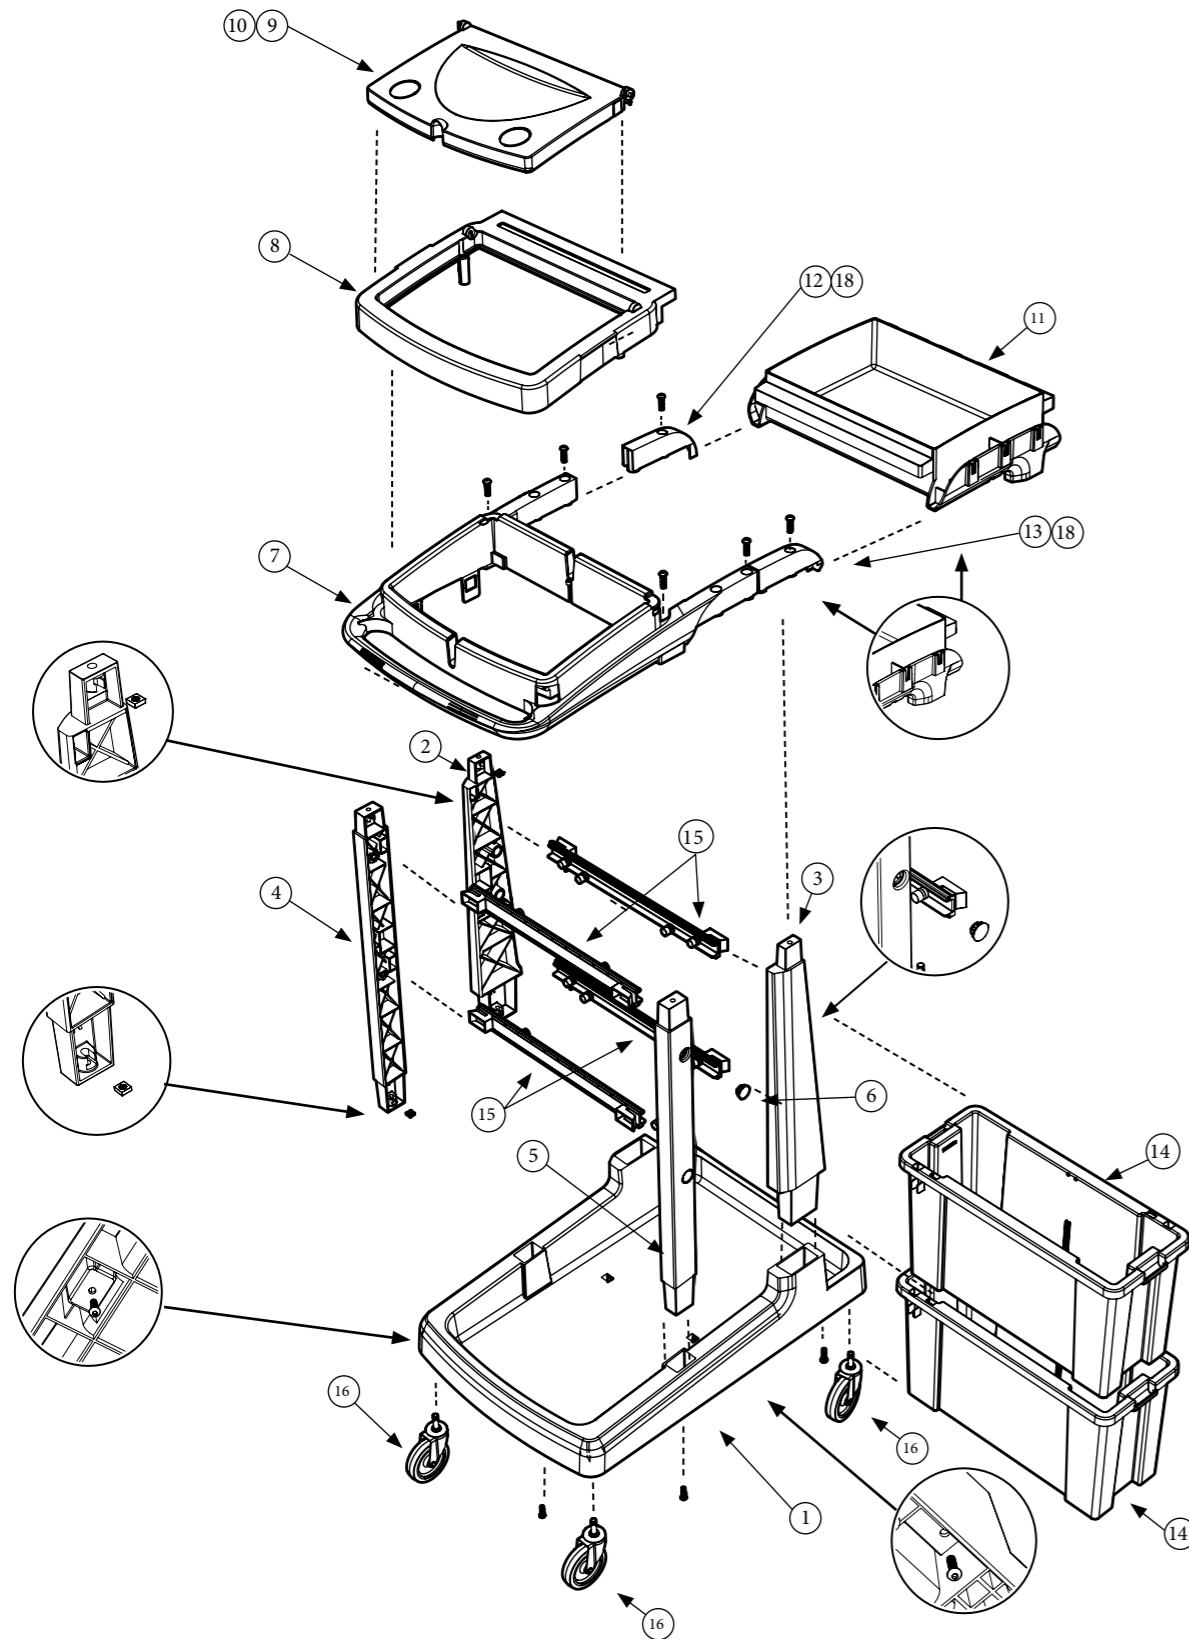

Exploded Spare EcoMatic EM-2

Item Number	Item Description	Part Number	Quantity
1	Ecomatic black base printed numatic reflo - short	909980	1
2	Front left hand black reflo upright assembly with nut & bolt fitted	909374	1
3	Front right hand black reflo upright assembly with nut & bolt fitted	909373	1
4	Rear left hand black reflo upright assembly with nut & bolt fitted	909363	1
5	Rear right hand black reflo upright assembly with nut & bolt fitted	909375	1
6	Door hole plug graphite	902984	4
7	Ecomatic bag frame black reflo	909358	1
8	Bag securing frame black reflo	909187	1
9	Lid grey	912506	1
10	Colour code disc grey	223124	1
11	Top tray black reflo with nuts & bolts fitted	909357	1
12	Black reflo left hand cover	910729	1
13	Black reflo right hand cover	910732	1
14	Narrow black reflo storage box with roller wheels	909995	2
15	Runner black reflo	909364	4
16	4 x 4 Inch castor	908204	1
17	Ecomatic buffer set (x4) - Optional	910757	1
18	M8 x 25mm LG.Socket bolt Z/PL	219555	-
19	Nut M8 Plain Z/PL	219079	-
20	120-Litre grey waste bags (roll of 10 - 700mm x 1100mm) - Optional	908229	0.1