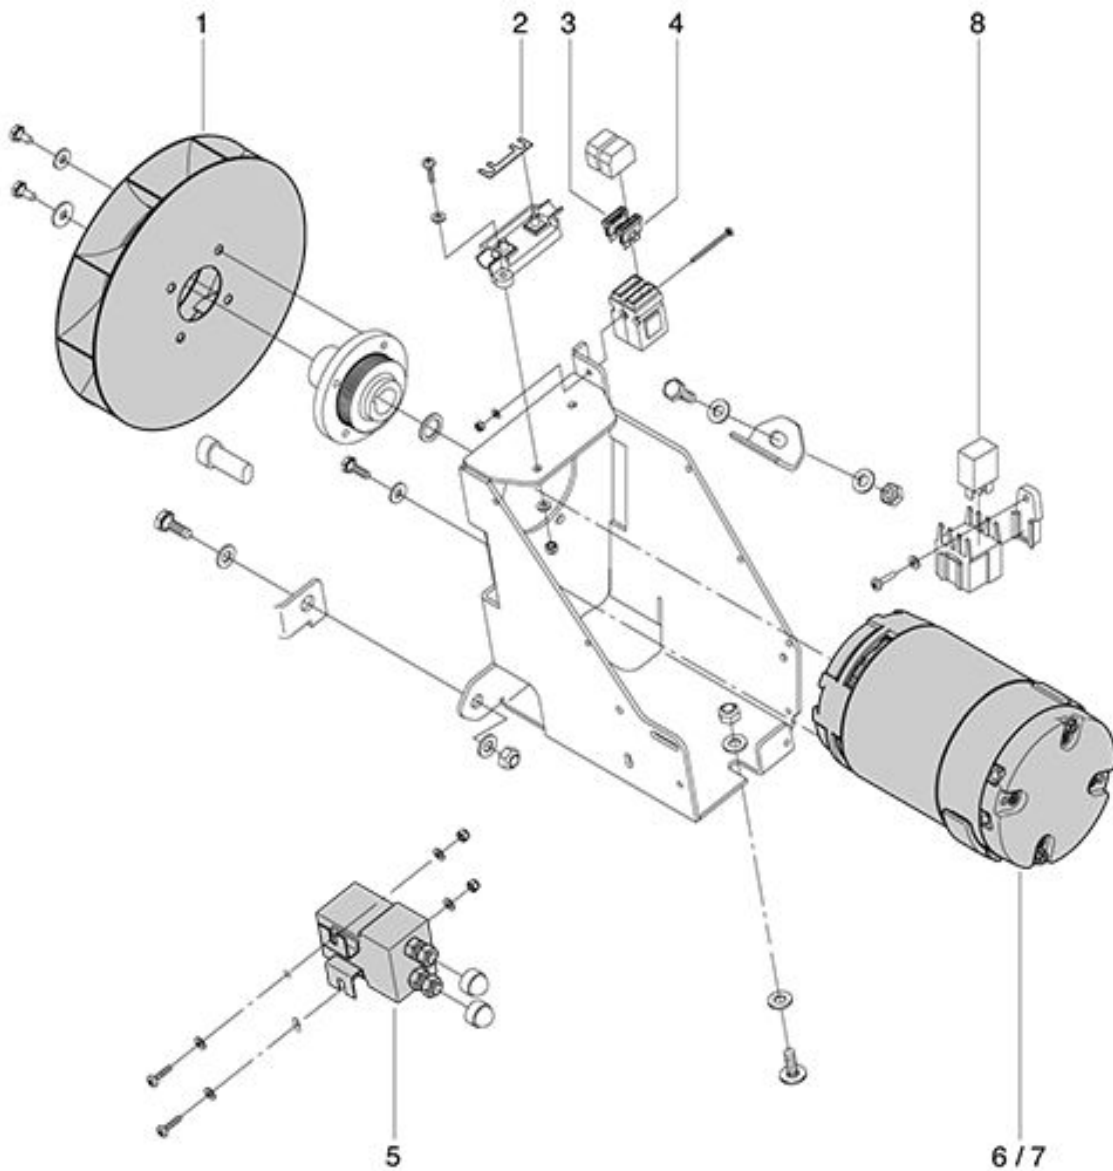

KS 650 IBC
Motor group E 12V

As at: 03/30/17 Time:14:33

KS 650 IBC
Motor group E 12V

As at: 03/30/17 Time:14:33

Pos.	Description	Reference
01	Fan wheel	065.159
02	Fuse T2-B70	065.132
03	Fuse C10A	065.133
04	Fuse C5A T3	065.134
05	Solenoid switch	065.135
06	Motor 12V, 600 W	065.140
07	Carbon brush	065.131
08	Contacto	065.144