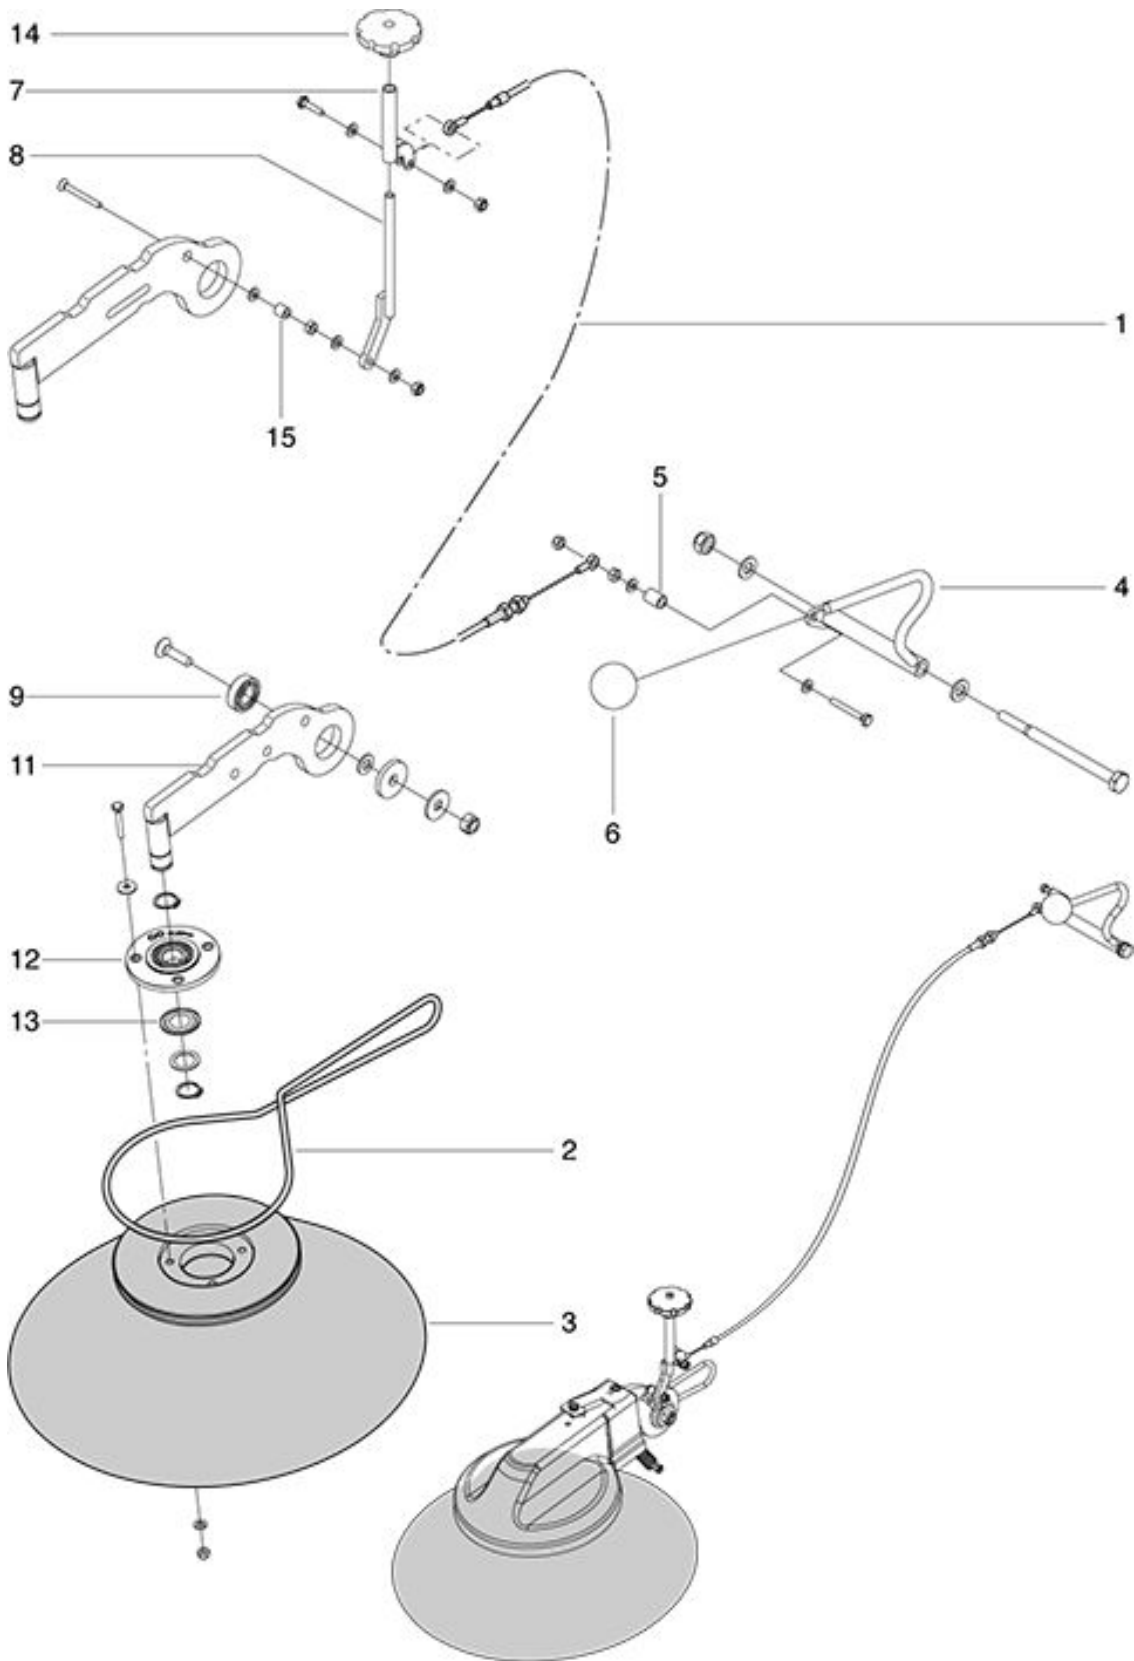

KS 650 IBC
Frame-Wheels

As at: 03/30/17 Time:14:34

KS 650 IBC

Frame-Wheels

As at: 03/30/17 Time:14:34

Pos.	Description	Reference
01	Steering roller	065.156
02	Wheel L.H.	065.157
03	Wheel R.H.	065.158

KS 650 IBC
Side broom cpl.

As at: 03/30/17 Time:14:34

KS 650 IBC
Side broom cpl.

As at: 03/30/17 Time:14:34

Pos.	Description	Reference
01	Bowden cable	065.192
02	Round belt	065.191
03	Side broom PES	065.193
04	Operating side broom	065.201
05	Distance bushing	065.202
06	Ball Knob	065.203
07	Adjustable pipe, compl.	065.204
08	Adjusting rod left, cpl.	065.205
09	Deep groove ball bearings	065.206
11	Pages broom poor, cpl.	065.207
12	Flange bearings	065.208
13	Nilos-ring	065.209
14	Distance bushing	065.160
15	Distance bushing	065.214