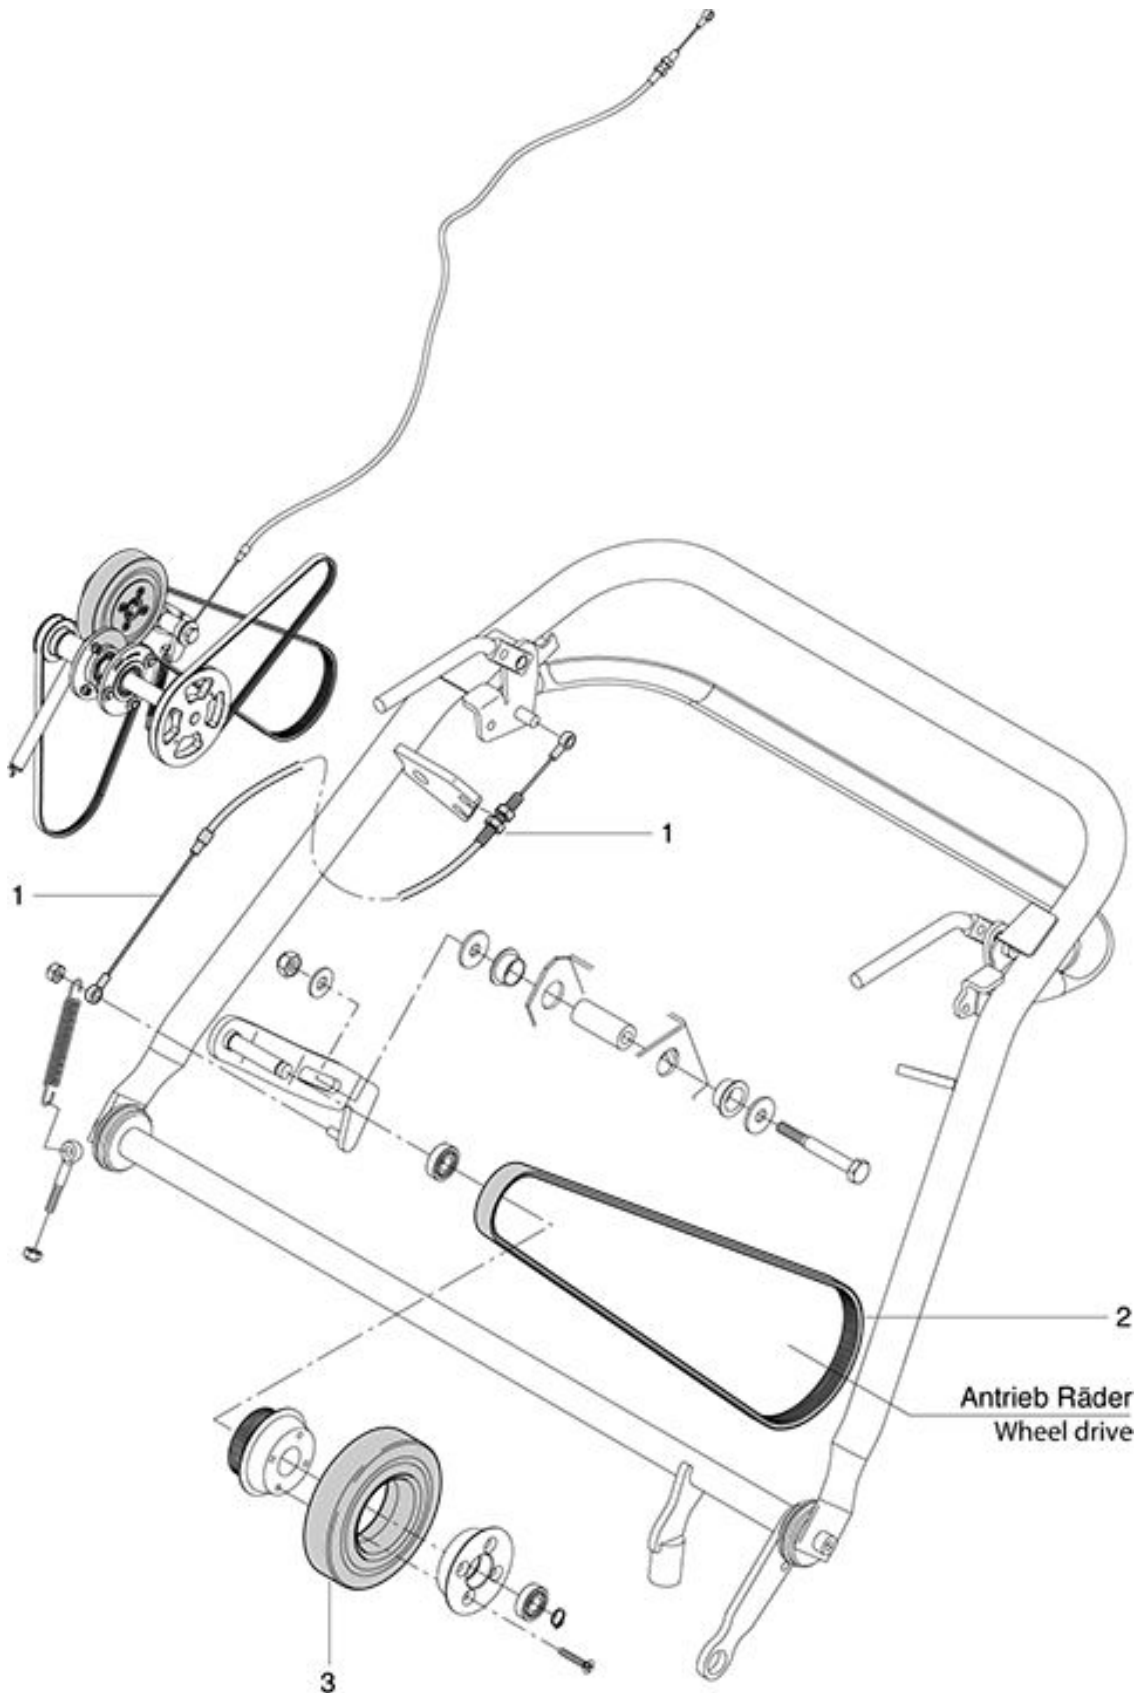

KS 650 IBC
Travel drive

As at: 03/30/17 Time:14:29

KS 650 IBC
Travel drive

As at: 03/30/17 Time:14:29

Pos.	Description	Reference
01	Ripped band 4PJ 800	065.151
02	Ripped band 4EPJ 742	065.152

KS 650 IBC
Travel drive-1

As at: 03/30/17 Time:14:30

KS 650 IBC
Travel drive-1

As at: 03/30/17 Time:14:30

Pos.	Description	Reference
01	Bowden cable	065.155
02	Ripped band	065.153
03	Tyre	065.154

KS 650 IBC Covering

As at: 03/30/17 Time:14:30

Pos.	Description	Reference
01	On-board charger	065.199
02	Clamping rubber	065.200
03	Key switch	065.141
04	Low signal transmitter TSG 12V-24V, cpl.	065.142

KS 650 IBC
Filter system E

As at: 03/30/17 Time:14:32

Pos.	Description	Reference
01	Plate filter	065.181
02	Air nozzle	065.182

KS 650 IBC
Main sweeper group

As at: 03/30/17 Time:14:33

KS 650 IBC
Main sweeper group

As at: 03/30/17 Time:14:33

Pos.	Description	Reference
01	Knurled nut	065.176
02	Sealing strip	065.172
03	Rapper strip rear	065.173
04	Broom apron front	065.174
05	Edge protection	065.175
06	Sweeper roller	065.171