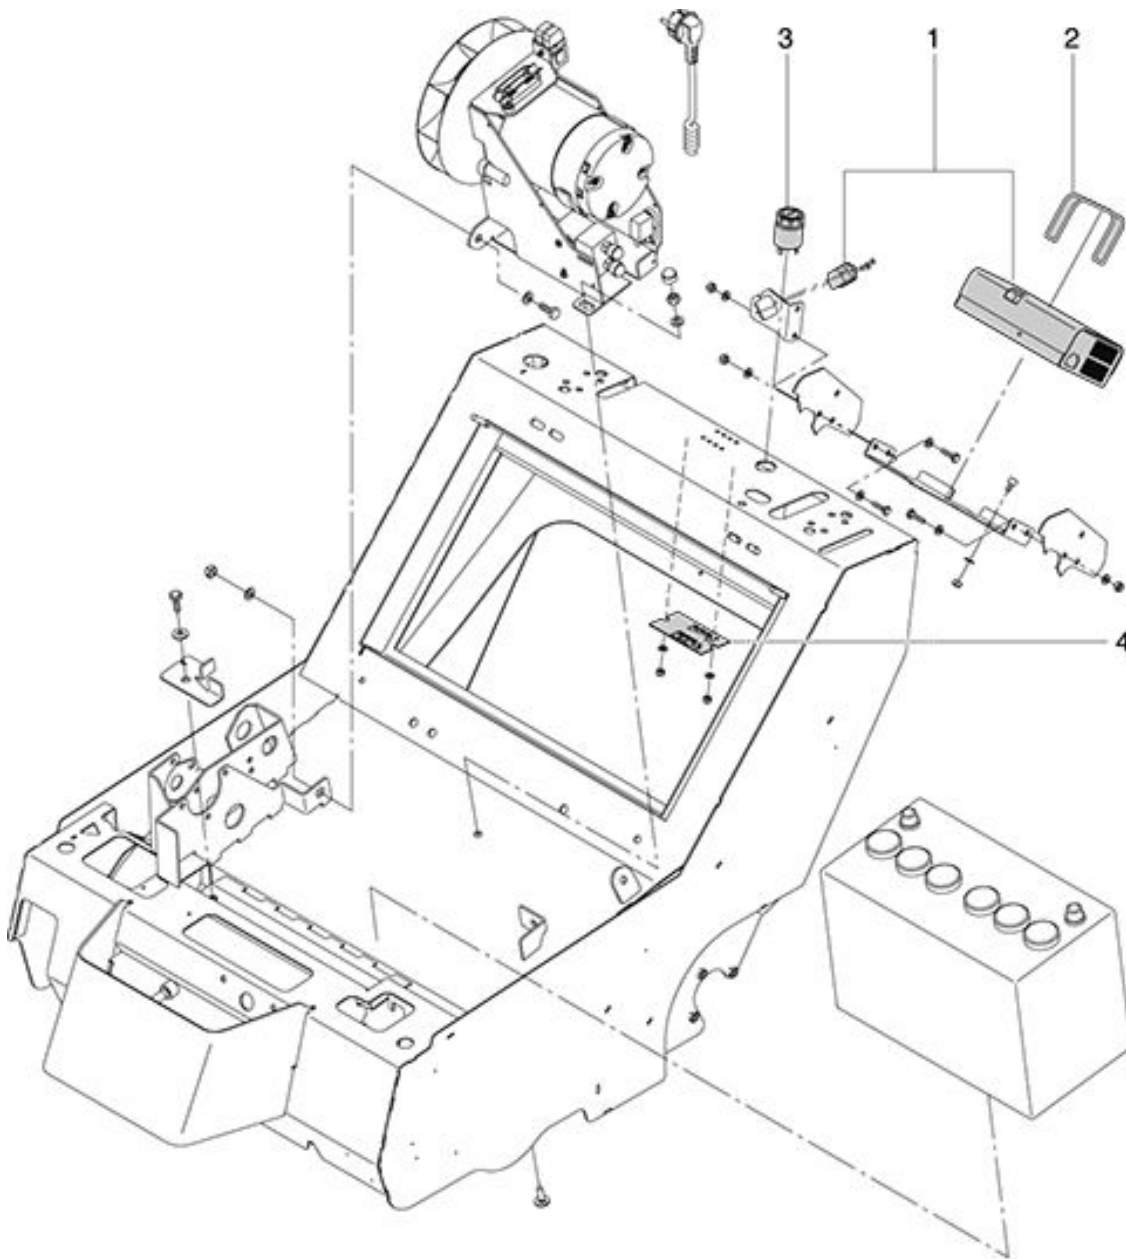

KS 650 IBC
Electric equipment 12V

As at: 03/30/17 Time:14:31

KS 650 IBC
Electric equipment 12V

As at: 03/30/17 Time:14:31

Pos.	Description	Reference
01	On-board charger	065.199
02	Clamping rubber	065.200
03	Key switch	065.141
04	Low signal transmitter TSG 12V-24V, cpl.	065.142