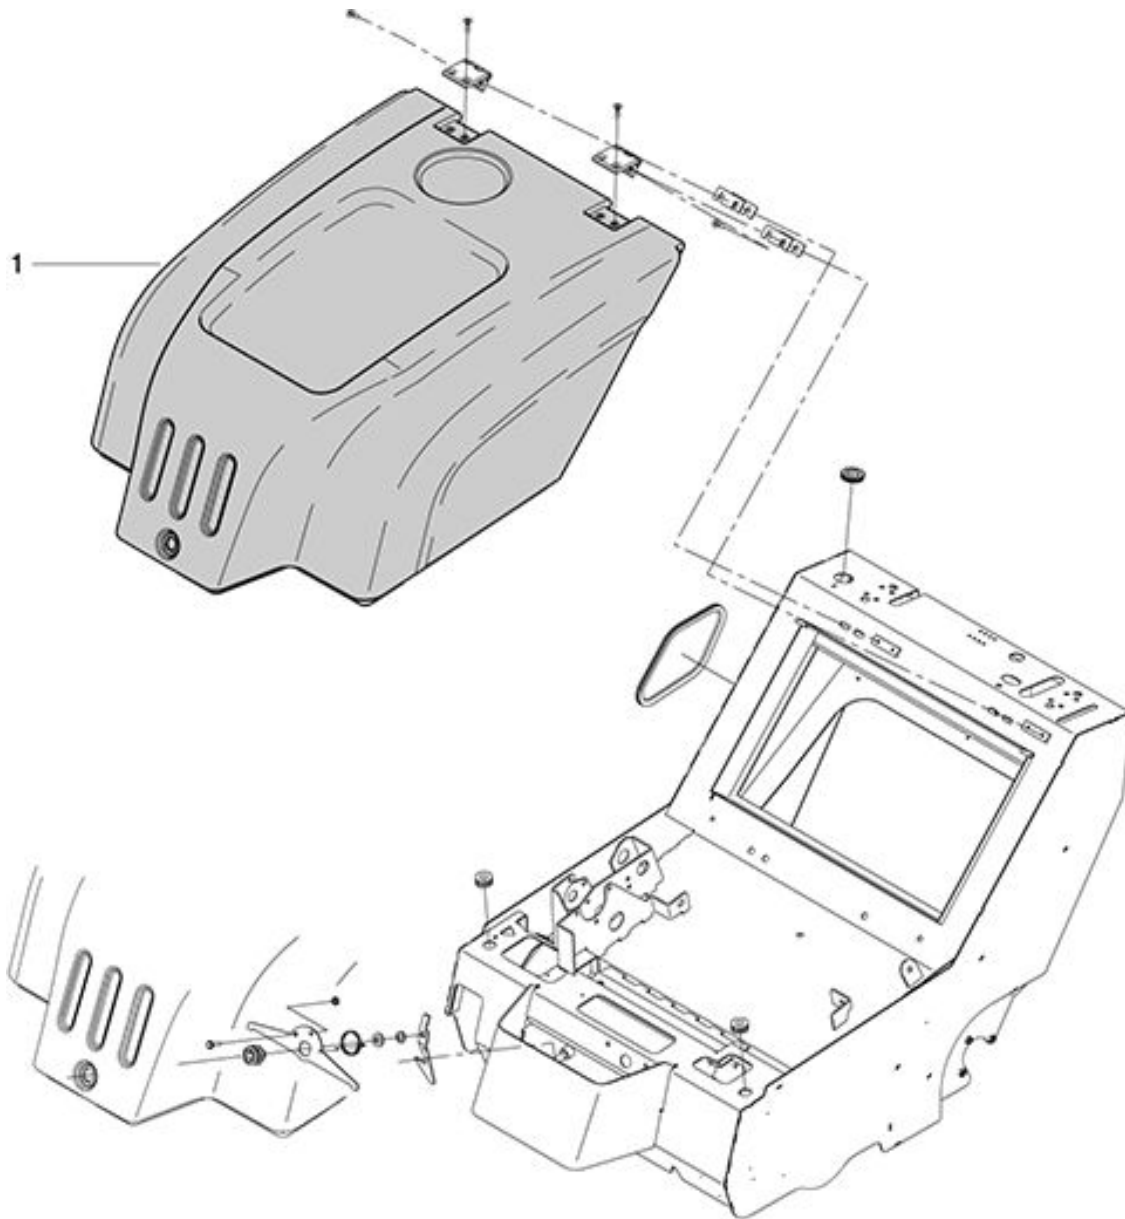

KS 650 IBC
Travel drive-1

As at: 03/30/17 Time:14:30

Pos.	Description	Reference
01	Bowden cable	065.155
02	Ripped band	065.153
03	Tyre	065.154

KS 650 IBC Covering

As at: 03/30/17 Time:14:30