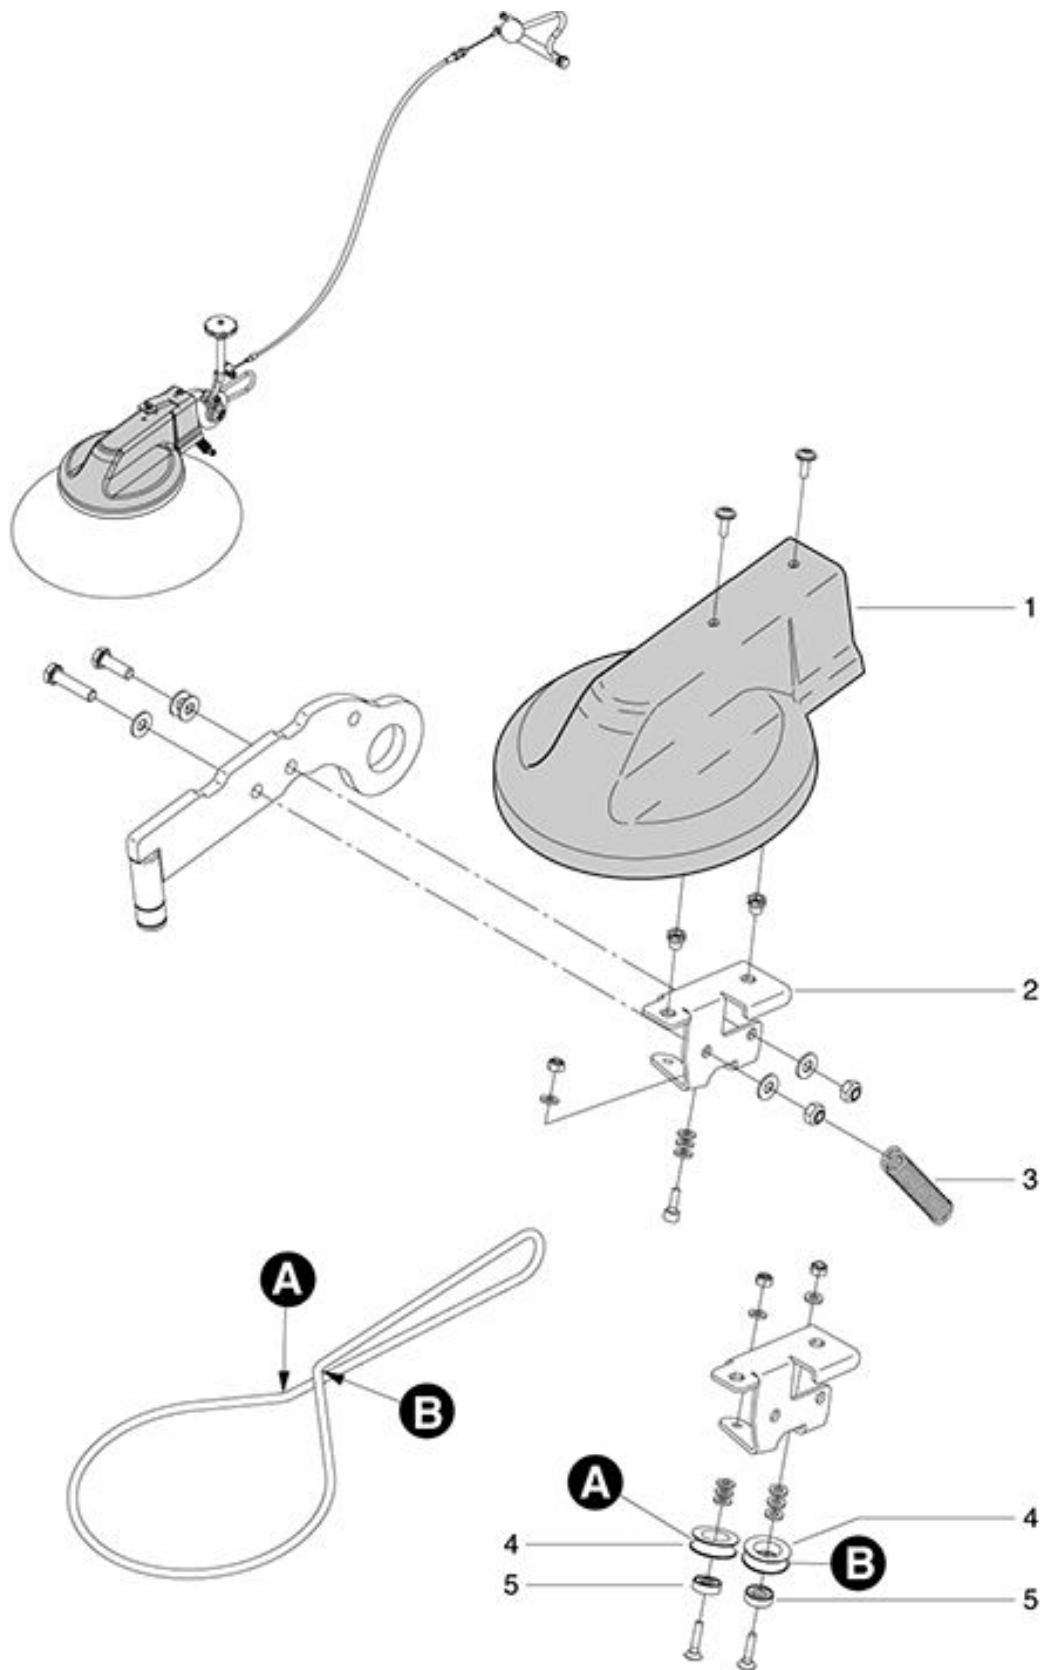

KS 650 IBC
Frame-Wheels

As at: 03/30/17 Time:14:34

KS 650 IBC

Frame-Wheels

As at: 03/30/17 Time:14:34

Pos.	Description	Reference
01	Steering roller	065.156
02	Wheel L.H.	065.157
03	Wheel R.H.	065.158

KS 650 IBC
Side broom cpl.

As at: 03/30/17 Time:14:34

KS 650 IBC
Side broom cpl.

As at: 03/30/17 Time:14:34

Pos.	Description	Reference
01	Bowden cable	065.192
02	Round belt	065.191
03	Side broom PES	065.193
04	Operating side broom	065.201
05	Distance bushing	065.202
06	Ball Knob	065.203
07	Adjustable pipe, compl.	065.204
08	Adjusting rod left, cpl.	065.205
09	Deep groove ball bearings	065.206
11	Pages broom poor, cpl.	065.207
12	Flange bearings	065.208
13	Nilos-ring	065.209
14	Distance bushing	065.160
15	Distance bushing	065.214

KS 650 IBC
Side broom-1 cpl.

As at: 03/30/17 Time:14:35

KS 650 IBC
Side broom-1 cpl.

As at: 03/30/17 Time:14:35

Pos.	Description	Reference
01	Covering	065.194
02	roll Holder	065.210
03	Train feather	065.211
04	Deflection roller	065.212
05	Deep groove ball bearings	065.213