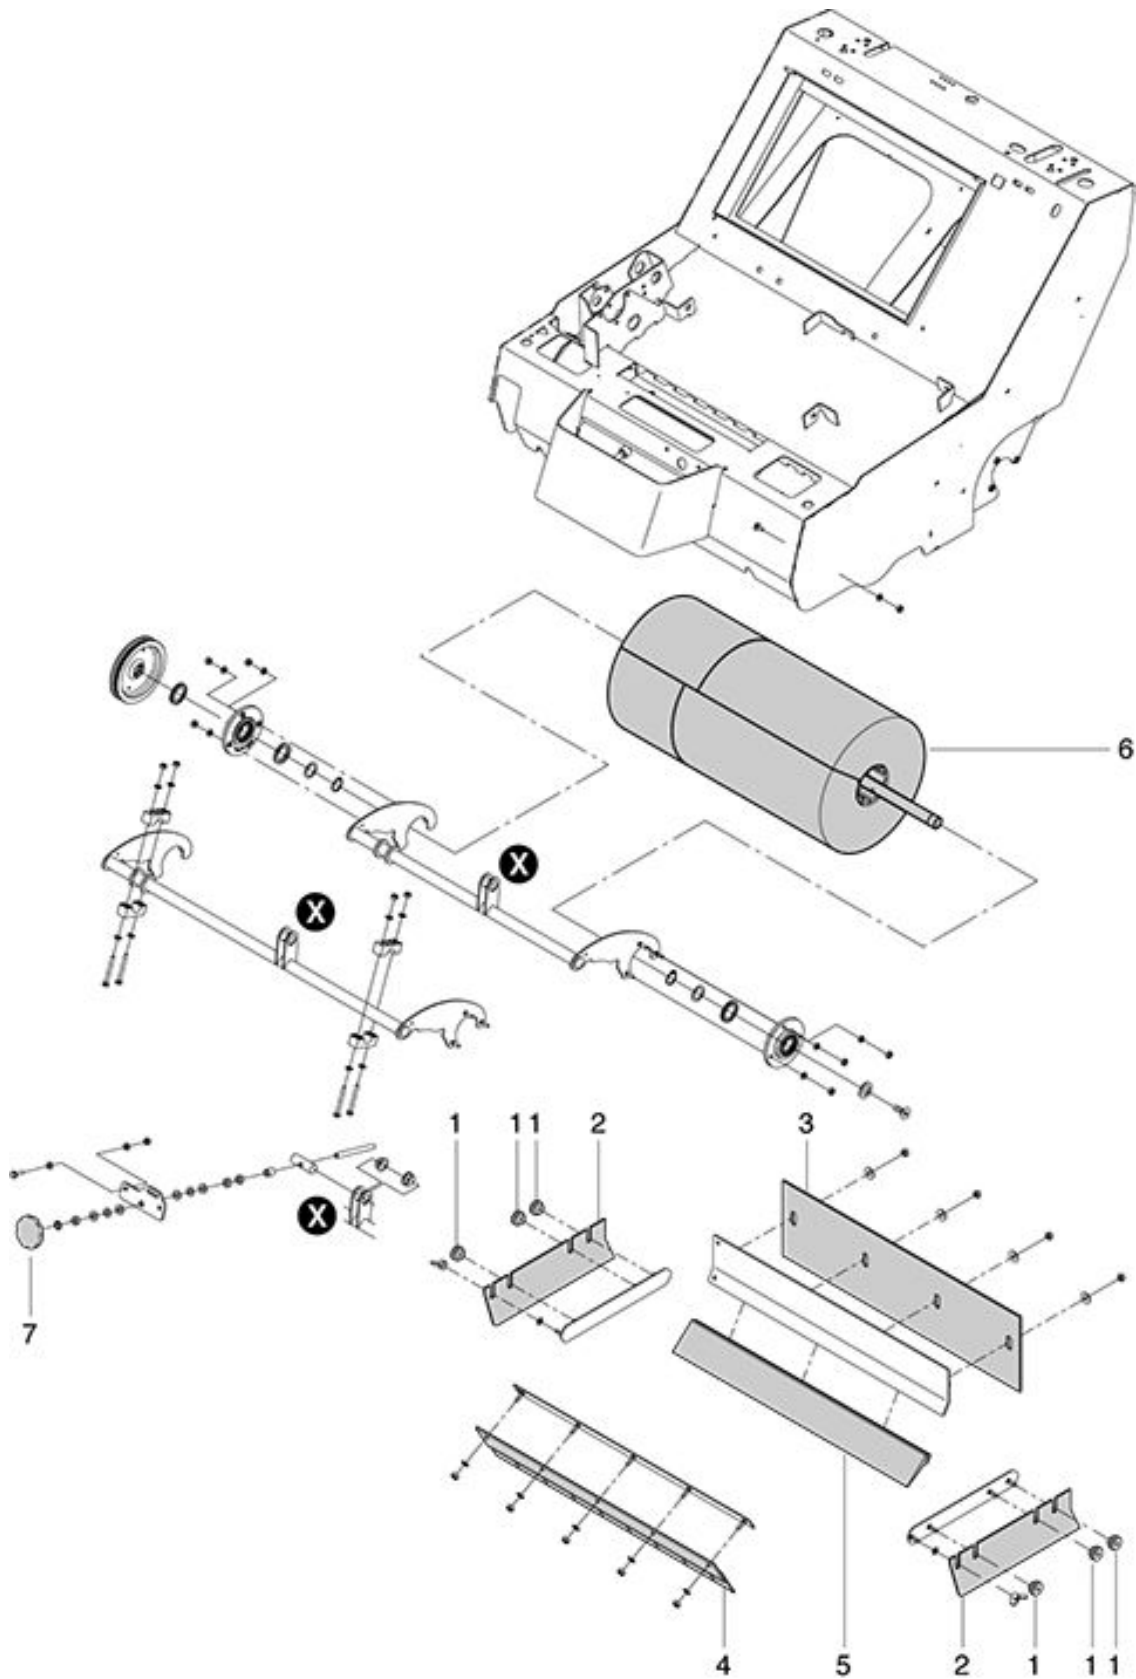

KS 650 IBC
Main sweeper group

As at: 03/30/17 Time:14:33

KS 650 IBC
Main sweeper group

As at: 03/30/17 Time:14:33

Pos.	Description	Reference
01	Knurled nut	065.176
02	Sealing strip	065.172
03	Rapper strip rear	065.173
04	Broom apron front	065.174
05	Edge protection	065.175
06	Sweeper roller	065.171