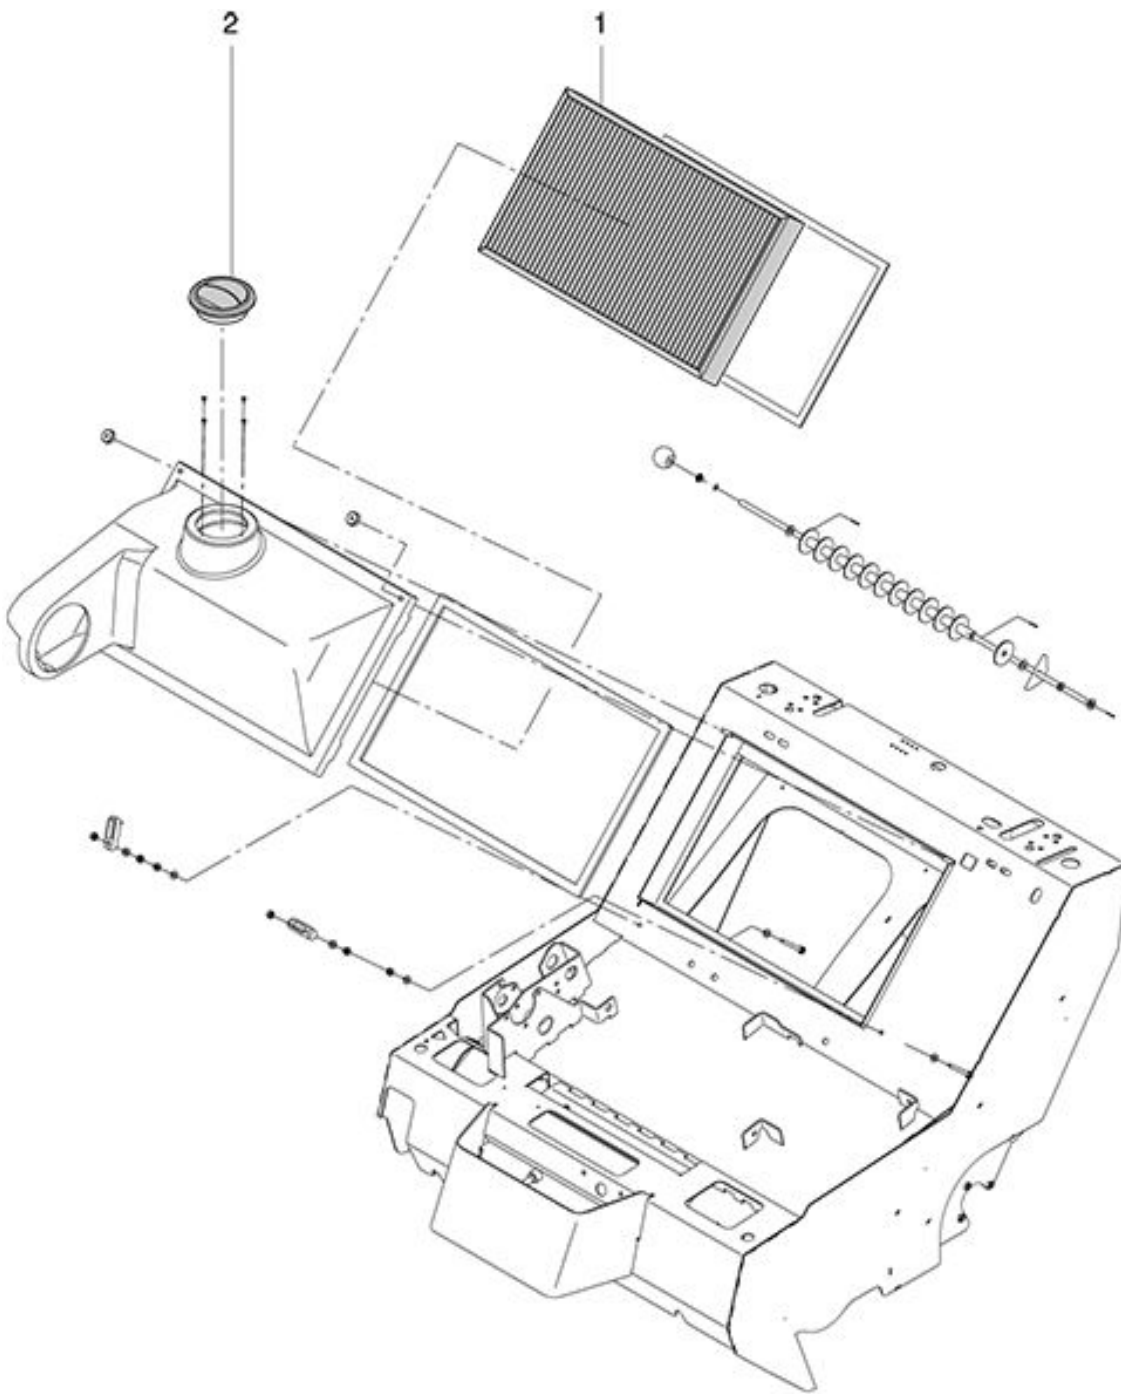

Pos.	Description	Reference
01	On-board charger	065.199
02	Clamping rubber	065.200
03	Key switch	065.141
04	Low signal transmitter TSG 12V-24V, cpl.	065.142

KS 650 IBC
Filter system E

As at: 03/30/17 Time:14:32