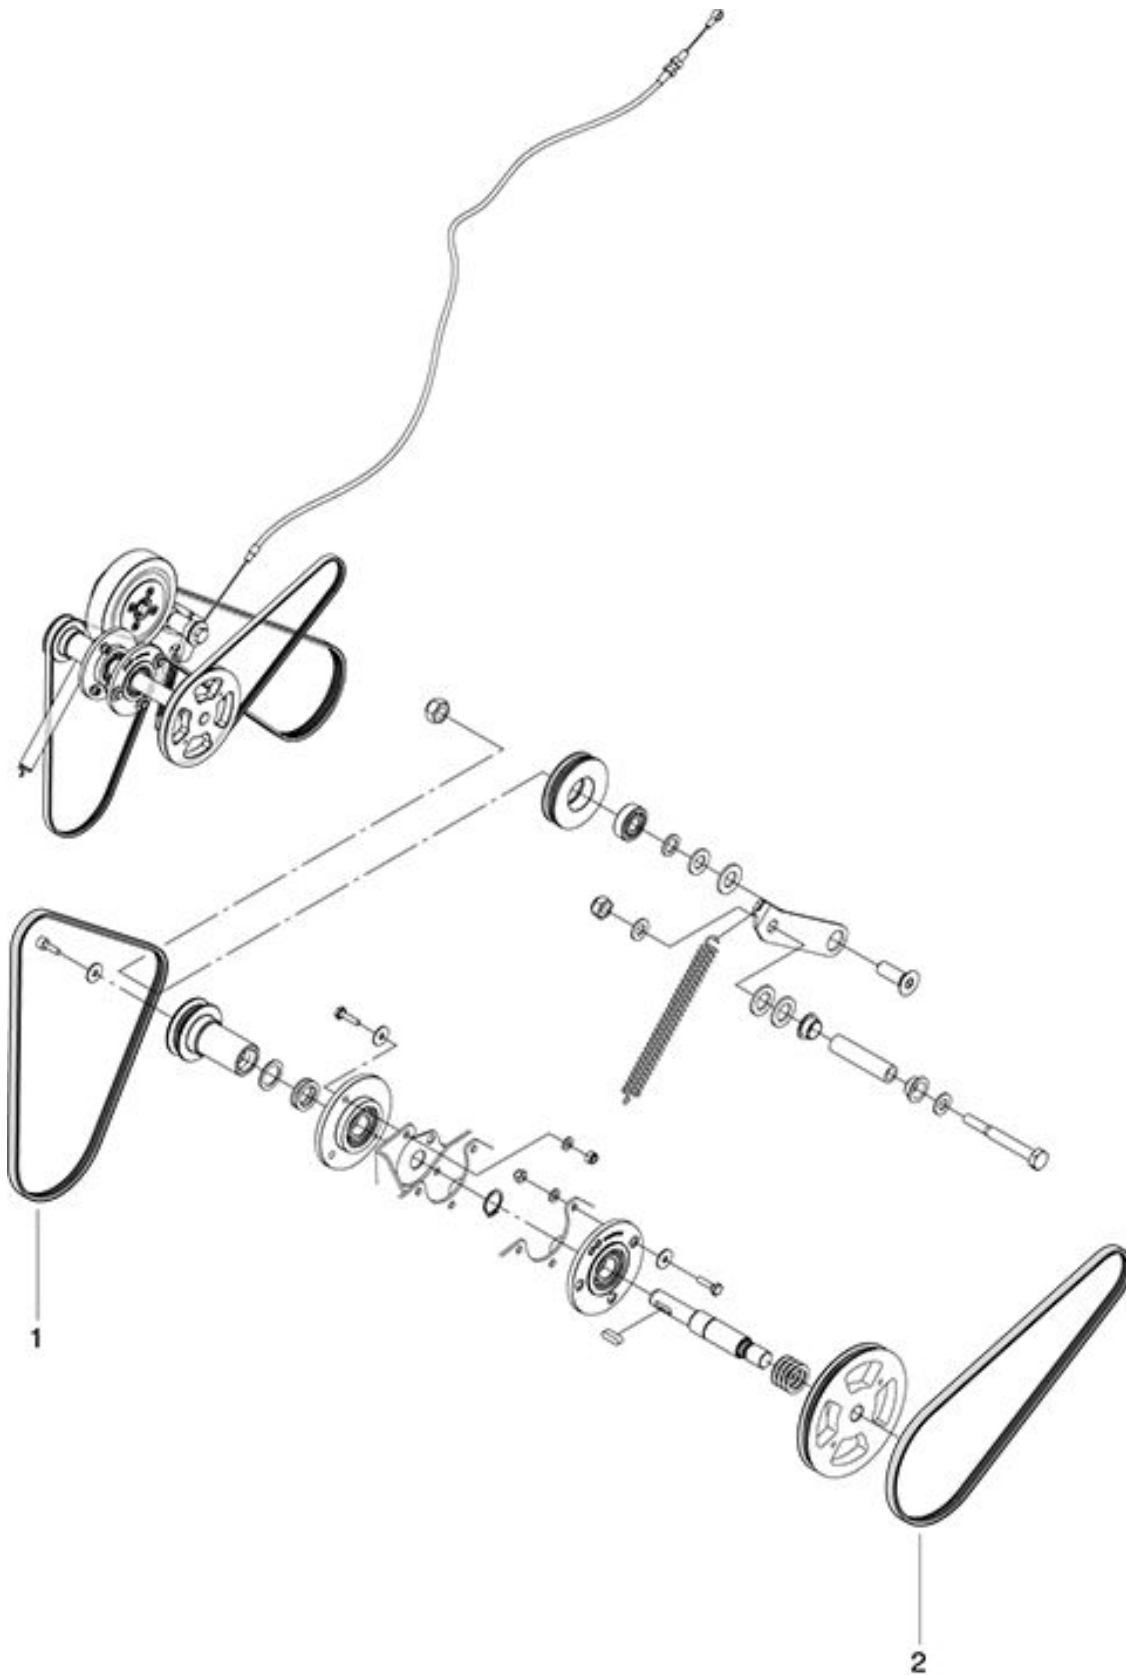

KS 650 IBC
Travel drive

As at: 03/30/17 Time:14:29

KS 650 IBC
Travel drive

As at: 03/30/17 Time:14:29

Pos.	Description	Reference
01	Ripped band 4PJ 800	065.151
02	Ripped band 4EPJ 742	065.152

KS 650 IBC
Travel drive-1

As at: 03/30/17 Time:14:30

KS 650 IBC
Travel drive-1

As at: 03/30/17 Time:14:30

Pos.	Description	Reference
01	Bowden cable	065.155
02	Ripped band	065.153
03	Tyre	065.154

KS 650 IBC Covering

As at: 03/30/17 Time:14:30

Pos.	Description	Reference
01	On-board charger	065.199
02	Clamping rubber	065.200
03	Key switch	065.141
04	Low signal transmitter TSG 12V-24V, cpl.	065.142

KS 650 IBC
Filter system E

As at: 03/30/17 Time:14:32

Pos.	Description	Reference
01	Plate filter	065.181
02	Air nozzle	065.182

KS 650 IBC
Main sweeper group

As at: 03/30/17 Time:14:33

KS 650 IBC
Main sweeper group

As at: 03/30/17 Time:14:33

Pos.	Description	Reference
01	Knurled nut	065.176
02	Sealing strip	065.172
03	Rapper strip rear	065.173
04	Broom apron front	065.174
05	Edge protection	065.175
06	Sweeper roller	065.171