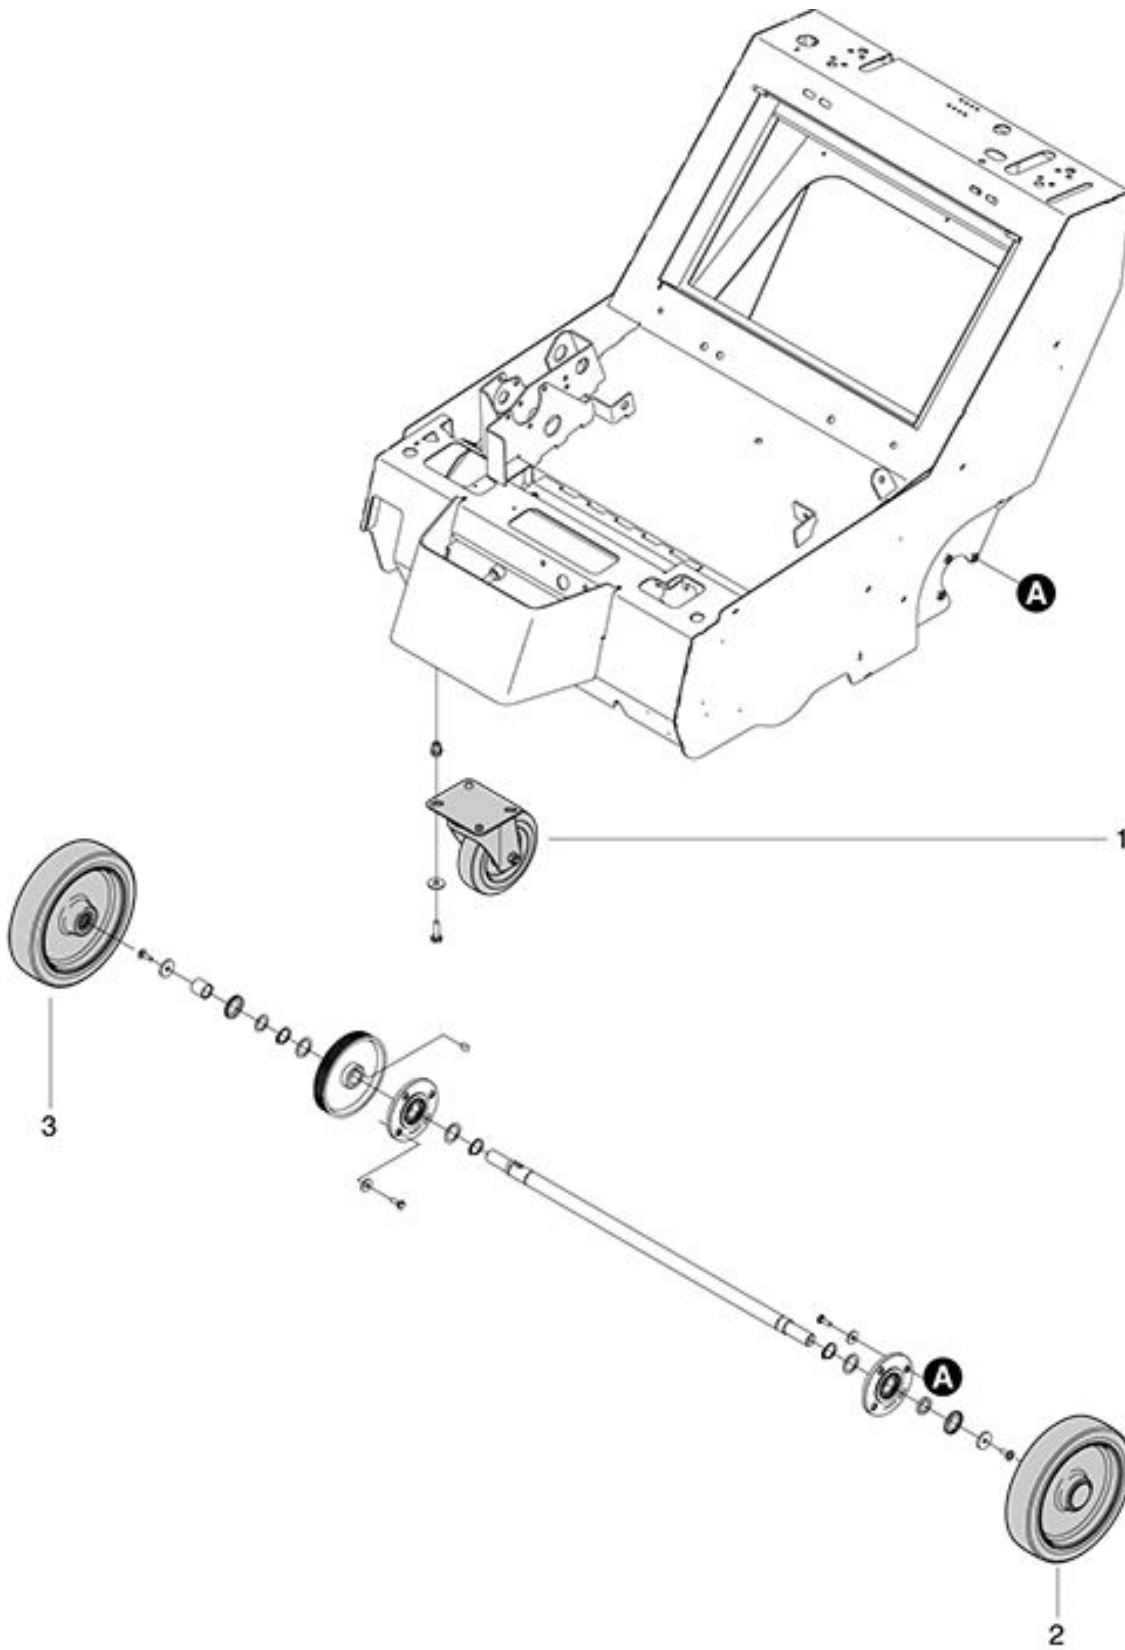

KS 650 IBC
Frame-Wheels

As at: 03/30/17 Time:14:34

KS 650 IBC

Frame-Wheels

As at: 03/30/17 Time:14:34

Pos.	Description	Reference
01	Steering roller	065.156
02	Wheel L.H.	065.157
03	Wheel R.H.	065.158