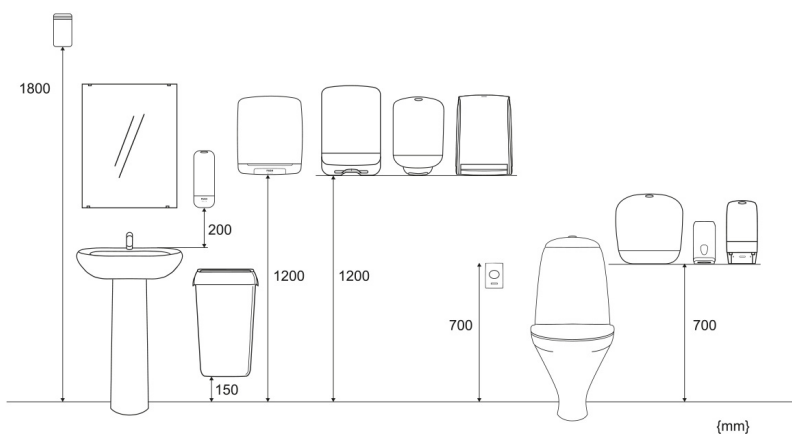

## Product

Length/Depth	146 mm	Colour	Black
Width	300 mm	Gross weight	1.550 kg
Height	450 mm		

## Trading unit

Length/Depth	310 mm	Gross weight	1.845 kg	EAN
Width	456 mm	Consumer packs/ trading unit	1	
Height	163 mm			

## Pallet

Length/Depth 1,200 mm

Gross weight 89.725 kg

EAN

Width 800 mm

Trading units / pallet 35

Height 1,128 mm

## Measurements and Installing