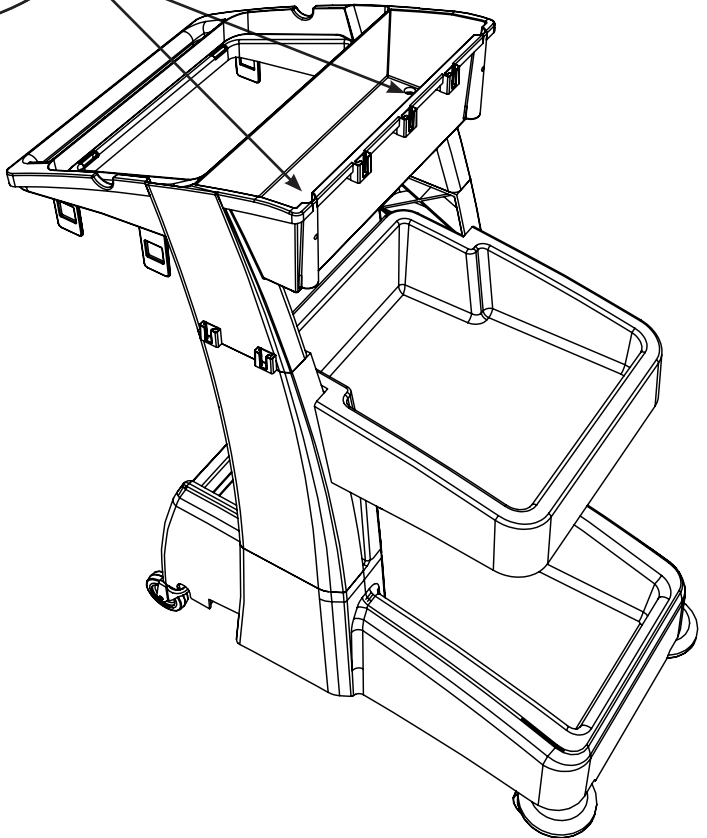

M8 X 25mm Socket Bolt

x2

x2