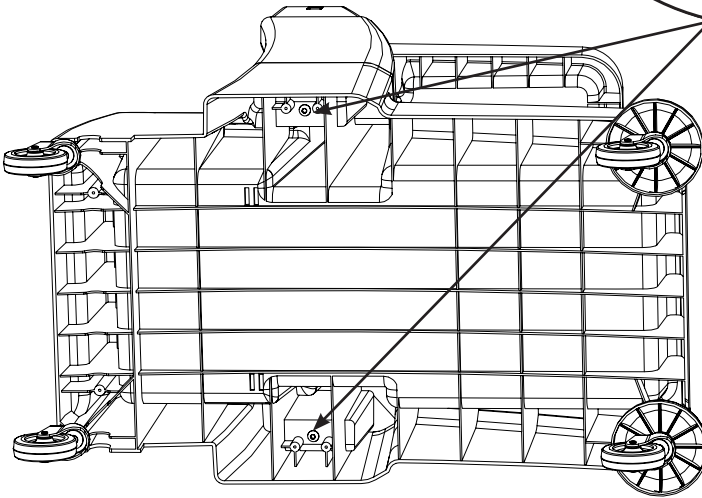

MM-6 Trolley Assembly

Numatic

Item	Description	Quantity
1	Reflo Base	1
2	Left Hand Upright	1
3	Right Hand Upright	1
4	Handle Frame	1
5	Bag Securing	1
6	Lid	1
7	5 Litre Bucket	2
8	Red Handle	1
9	Blue Handle	1
10	Versaclean Hook T Slot	1
11	22mm Mid Mop Clamp	1
12	Storage Tray	1
13	70-Litre Grey Waste Bags (Roll of 10)	0.1

M8 X 25mm Socket Bolt

M8 X 25mm Socket Bolt

x2

x2

Numatic

914826 MM-6 Trolley Assembly Instructions A04 07/2022