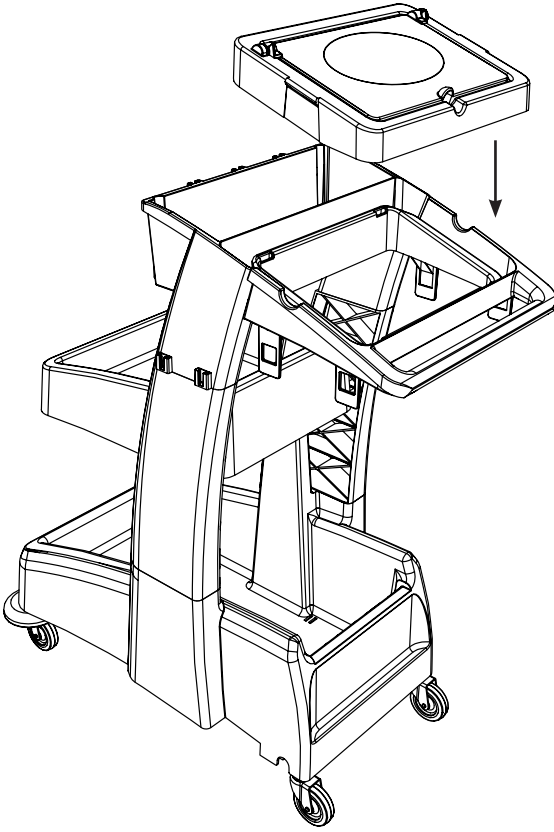

MM-6 Trolley Assembly

Numatic

Item	Description	Quantity
1	Reflo Base	1
2	Left Hand Upright	1
3	Right Hand Upright	1
4	Handle Frame	1
5	Bag Securing	1
6	Lid	1
7	5 Litre Bucket	2
8	Red Handle	1
9	Blue Handle	1
10	Versaclean Hook T Slot	1
11	22mm Mid Mop Clamp	1
12	Storage Tray	1
13	70-Litre Grey Waste Bags (Roll of 10)	0.1

M8 X 25mm Socket Bolt

M8 X 25mm Socket Bolt

x2

x2

Numatic

914826 MM-6 Trolley Assembly Instructions A04 07/2022