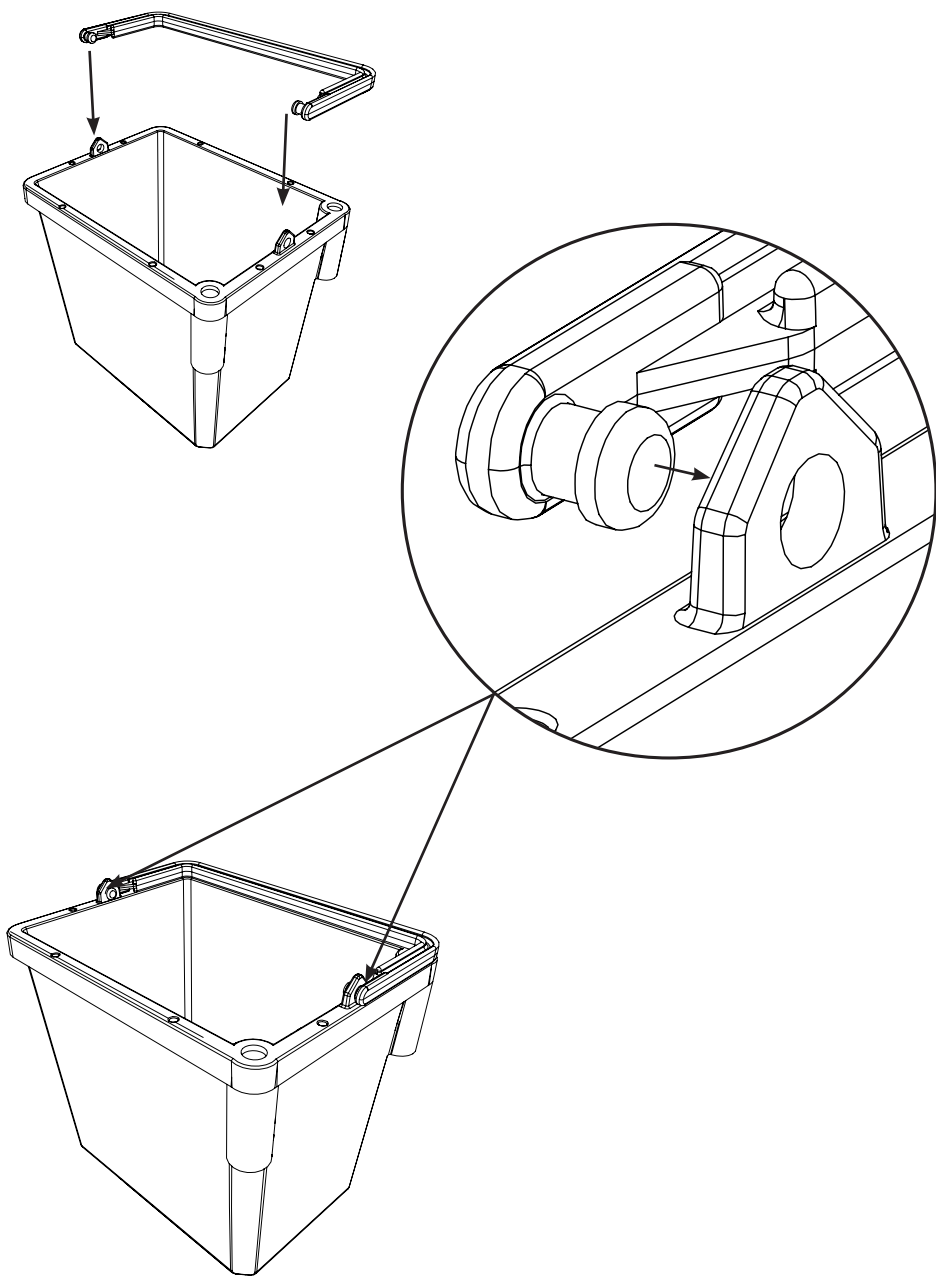

MM-6 Trolley Assembly

Numatic

Item	Description	Quantity
1	Reflo Base	1
2	Left Hand Upright	1
3	Right Hand Upright	1
4	Handle Frame	1
5	Bag Securing	1
6	Lid	1
7	5 Litre Bucket	2
8	Red Handle	1
9	Blue Handle	1
10	Versaclean Hook T Slot	1
11	22mm Mid Mop Clamp	1
12	Storage Tray	1
13	70-Litre Grey Waste Bags (Roll of 10)	0.1

M8 X 25mm Socket Bolt

M8 X 25mm Socket Bolt

x2

x2

Numatic

914826 MM-6 Trolley Assembly Instructions A04 07/2022