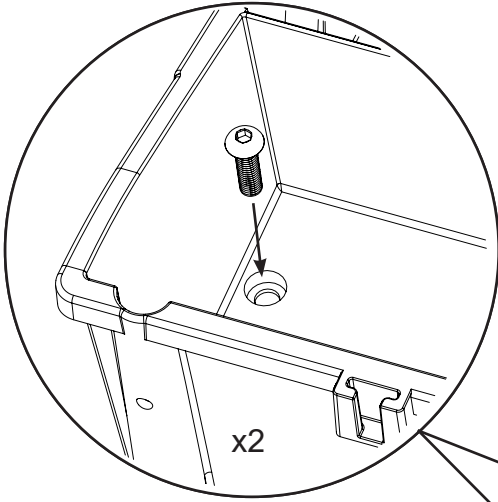

M8 X 25mm Socket Bolt

M8 X 25mm Socket Bolt

x2

x2

Numatic

914826 MM-6 Trolley Assembly Instructions A04 07/2022