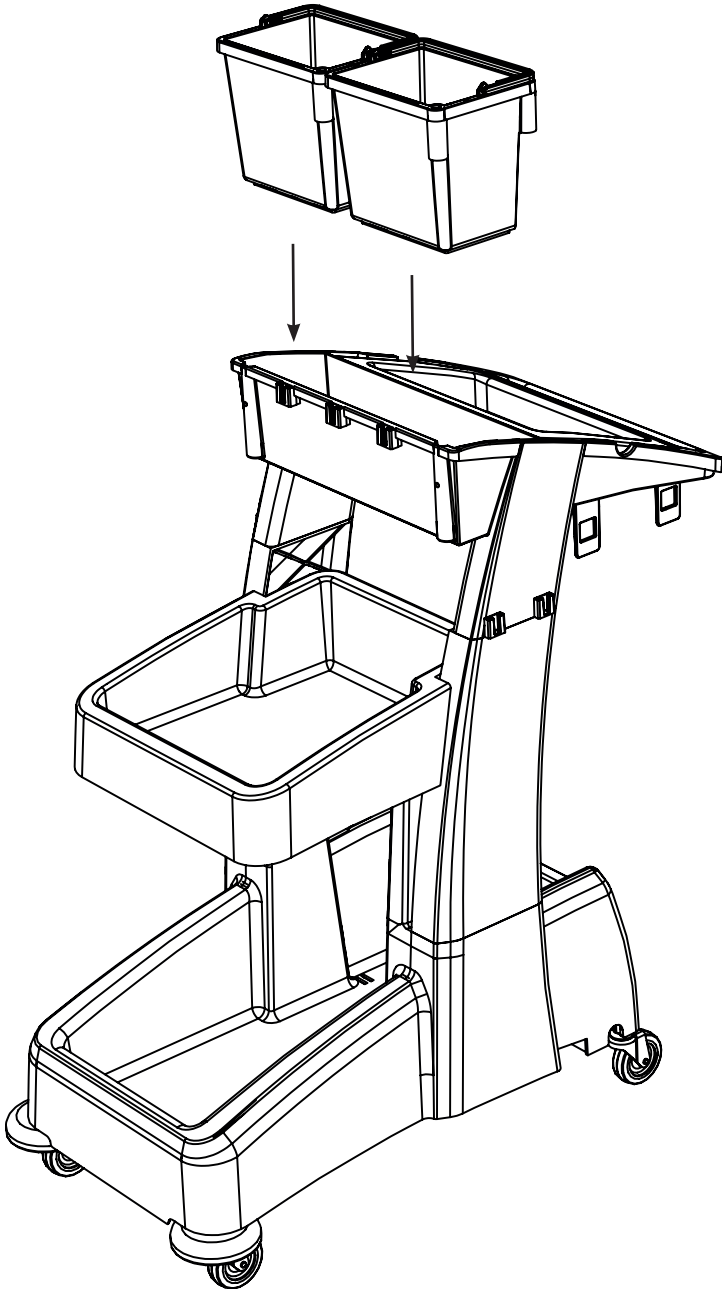

MM-6 Trolley Assembly

Numatic

Item	Description	Quantity
1	Reflo Base	1
2	Left Hand Upright	1
3	Right Hand Upright	1
4	Handle Frame	1
5	Bag Securing	1
6	Lid	1
7	5 Litre Bucket	2
8	Red Handle	1
9	Blue Handle	1
10	Versaclean Hook T Slot	1
11	22mm Mid Mop Clamp	1
12	Storage Tray	1
13	70-Litre Grey Waste Bags (Roll of 10)	0.1

M8 X 25mm Socket Bolt

M8 X 25mm Socket Bolt

x2

x2

Numatic

914826 MM-6 Trolley Assembly Instructions A04 07/2022