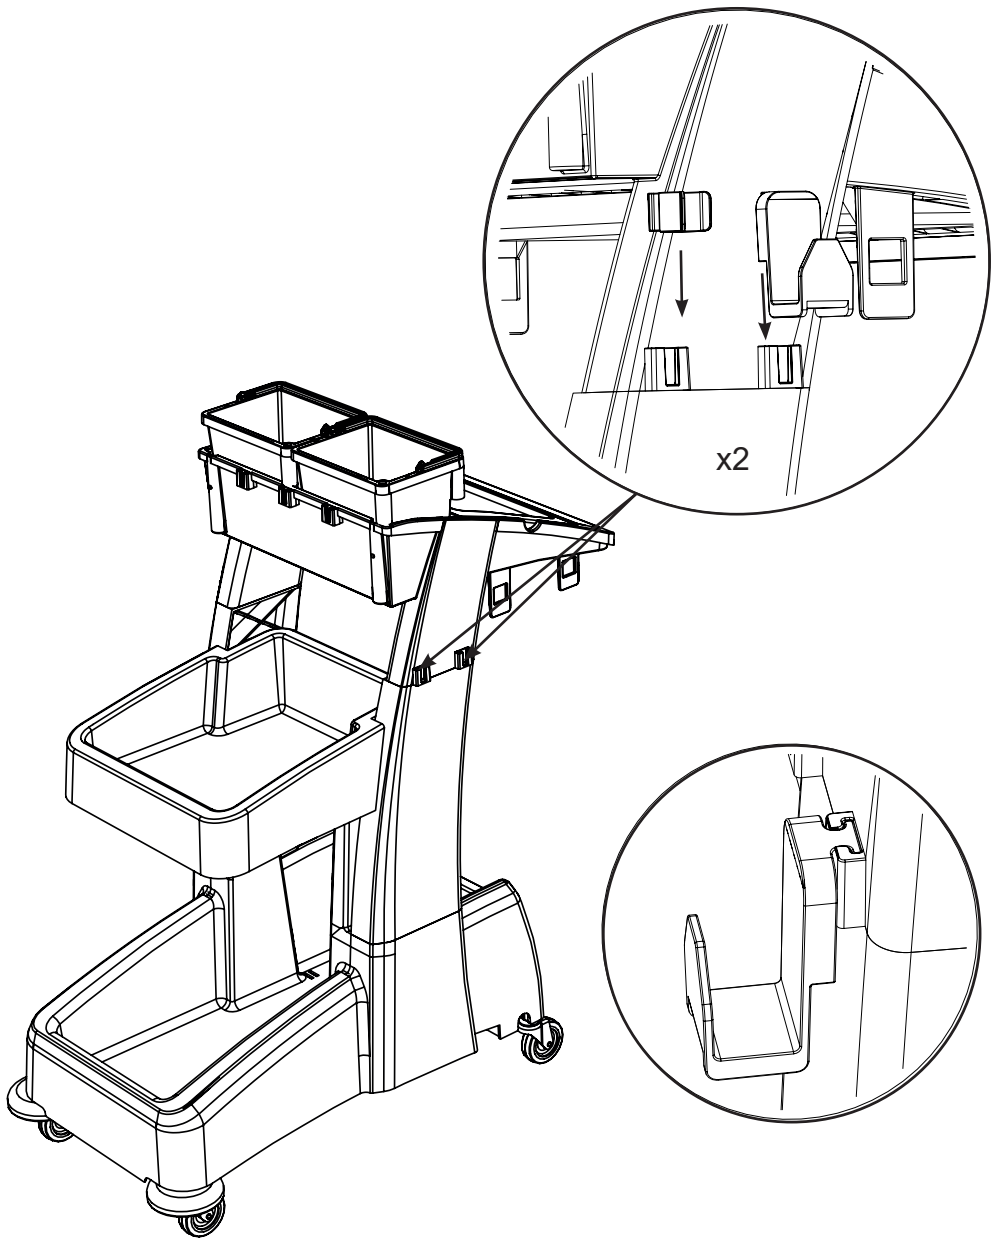

MM-6 Trolley Assembly

Numatic

Item	Description	Quantity
1	Reflo Base	1
2	Left Hand Upright	1
3	Right Hand Upright	1
4	Handle Frame	1
5	Bag Securing	1
6	Lid	1
7	5 Litre Bucket	2
8	Red Handle	1
9	Blue Handle	1
10	Versaclean Hook T Slot	1
11	22mm Mid Mop Clamp	1
12	Storage Tray	1
13	70-Litre Grey Waste Bags (Roll of 10)	0.1

M8 X 25mm Socket Bolt

M8 X 25mm Socket Bolt

x2

x2

Numatic

914826 MM-6 Trolley Assembly Instructions A04 07/2022