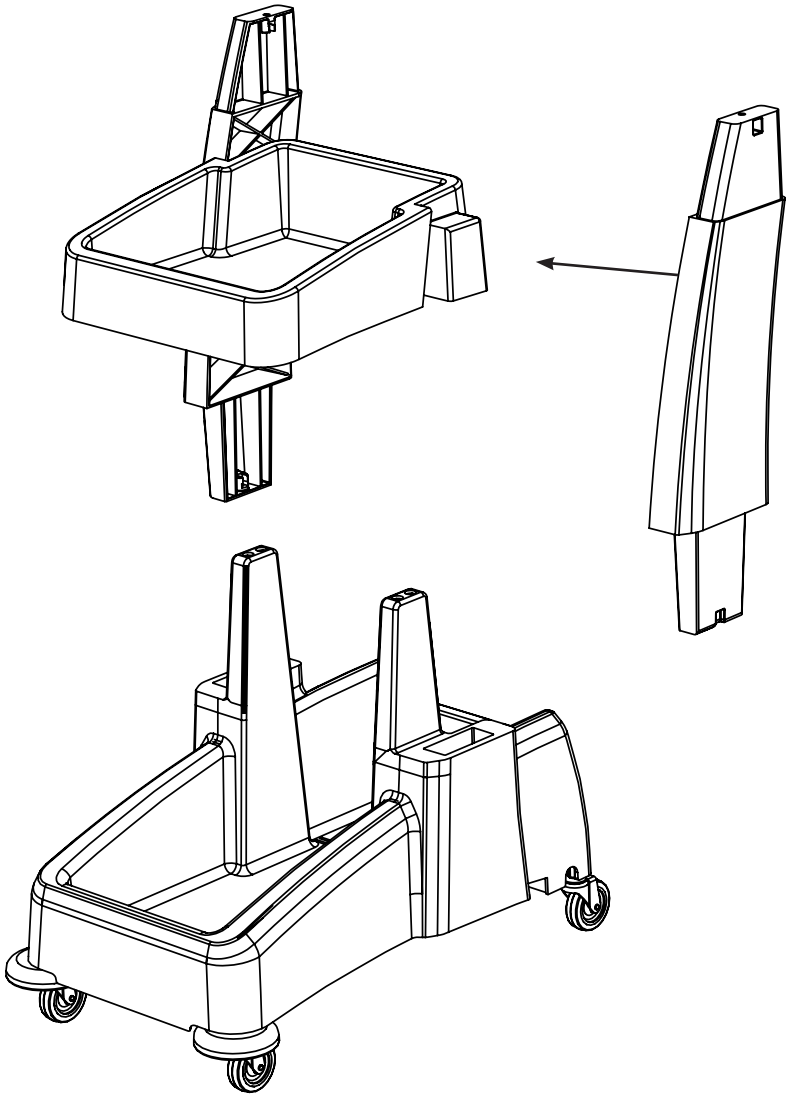

MM-6 Trolley Assembly

Numatic

Item	Description	Quantity
1	Reflo Base	1
2	Left Hand Upright	1
3	Right Hand Upright	1
4	Handle Frame	1
5	Bag Securing	1
6	Lid	1
7	5 Litre Bucket	2
8	Red Handle	1
9	Blue Handle	1
10	Versaclean Hook T Slot	1
11	22mm Mid Mop Clamp	1
12	Storage Tray	1
13	70-Litre Grey Waste Bags (Roll of 10)	0.1

M8 X 25mm Socket Bolt

M8 X 25mm Socket Bolt

x2

x2

Numatic

914826 MM-6 Trolley Assembly Instructions A04 07/2022