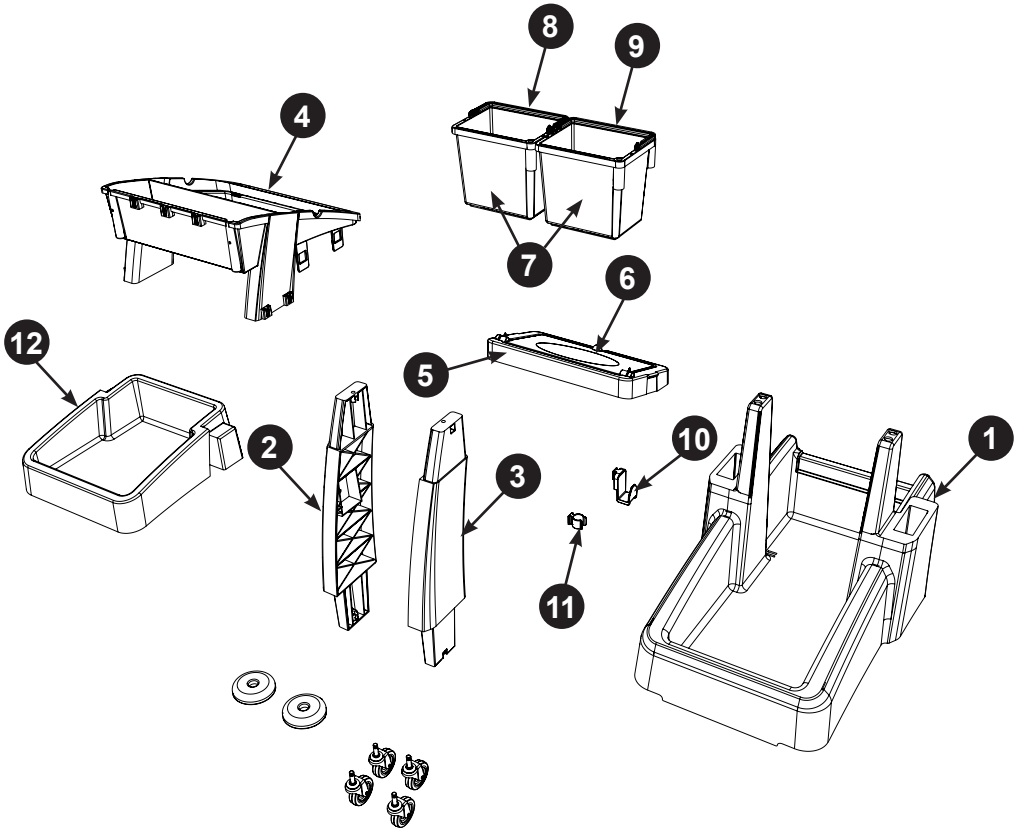

MM-6 Trolley Assembly

Numatic

Item	Description	Quantity
1	Reflo Base	1
2	Left Hand Upright	1
3	Right Hand Upright	1
4	Handle Frame	1
5	Bag Securing	1
6	Lid	1
7	5 Litre Bucket	2
8	Red Handle	1
9	Blue Handle	1
10	Versaclean Hook T Slot	1
11	22mm Mid Mop Clamp	1
12	Storage Tray	1
13	70-Litre Grey Waste Bags (Roll of 10)	0.1

M8 X 25mm Socket Bolt

M8 X 25mm Socket Bolt

x2

x2

Numatic

914826 MM-6 Trolley Assembly Instructions A04 07/2022