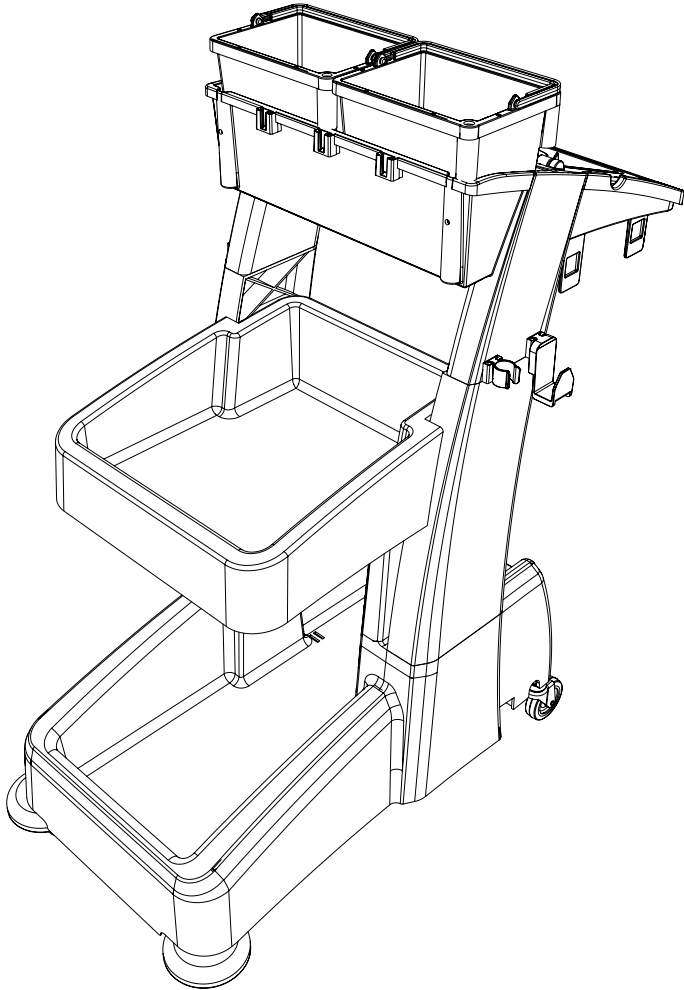

MM-6 Trolley Assembly

Numatic

Item	Description	Quantity
1	Reflo Base	1
2	Left Hand Upright	1
3	Right Hand Upright	1
4	Handle Frame	1
5	Bag Securing	1
6	Lid	1
7	5 Litre Bucket	2
8	Red Handle	1
9	Blue Handle	1
10	Versaclean Hook T Slot	1
11	22mm Mid Mop Clamp	1
12	Storage Tray	1
13	70-Litre Grey Waste Bags (Roll of 10)	0.1

M8 X 25mm Socket Bolt

M8 X 25mm Socket Bolt

x2

x2

Numatic

914826 MM-6 Trolley Assembly Instructions A04 07/2022