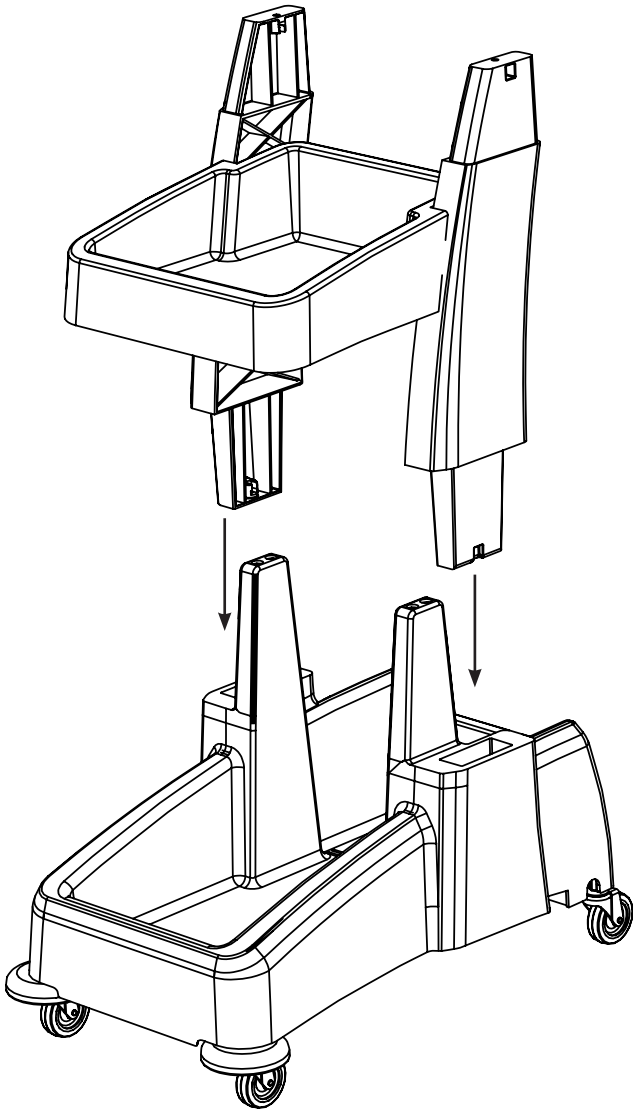

MM-6 Trolley Assembly

Numatic

Item	Description	Quantity
1	Reflo Base	1
2	Left Hand Upright	1
3	Right Hand Upright	1
4	Handle Frame	1
5	Bag Securing	1
6	Lid	1
7	5 Litre Bucket	2
8	Red Handle	1
9	Blue Handle	1
10	Versaclean Hook T Slot	1
11	22mm Mid Mop Clamp	1
12	Storage Tray	1
13	70-Litre Grey Waste Bags (Roll of 10)	0.1

M8 X 25mm Socket Bolt

M8 X 25mm Socket Bolt

x2

x2

Numatic

914826 MM-6 Trolley Assembly Instructions A04 07/2022