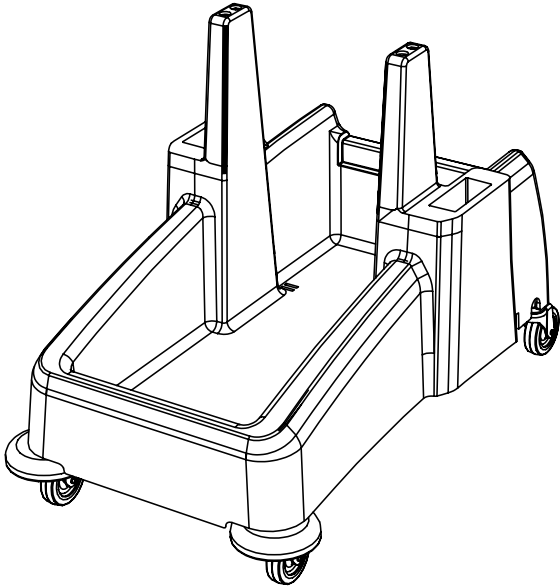

MM-6 Trolley Assembly

Numatic

Item	Description	Quantity
1	Reflo Base	1
2	Left Hand Upright	1
3	Right Hand Upright	1
4	Handle Frame	1
5	Bag Securing	1
6	Lid	1
7	5 Litre Bucket	2
8	Red Handle	1
9	Blue Handle	1
10	Versaclean Hook T Slot	1
11	22mm Mid Mop Clamp	1
12	Storage Tray	1
13	70-Litre Grey Waste Bags (Roll of 10)	0.1

M8 X 25mm Socket Bolt

M8 X 25mm Socket Bolt

x2

x2

Numatic

914826 MM-6 Trolley Assembly Instructions A04 07/2022