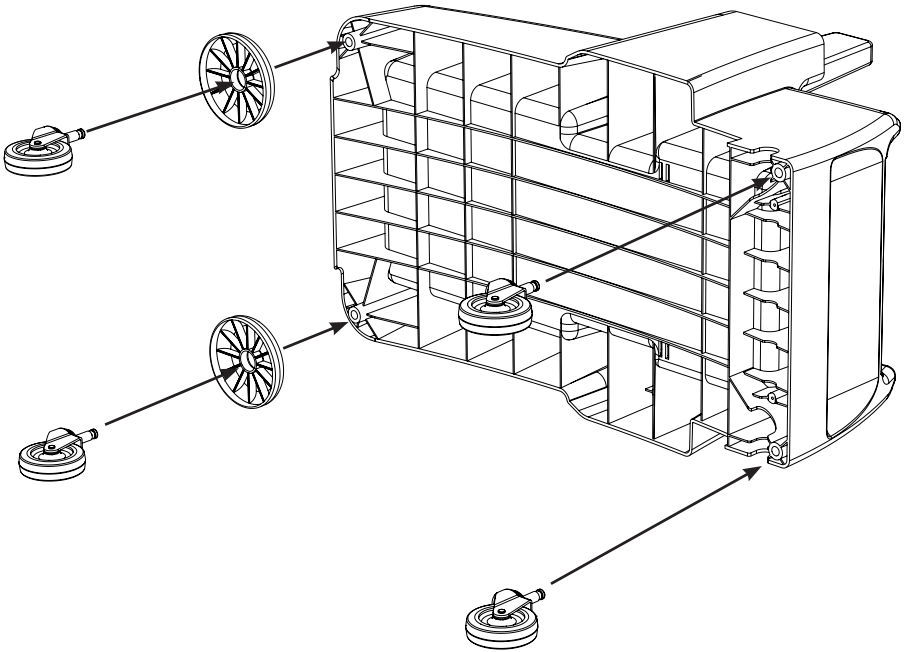

MM-6 Trolley Assembly

Numatic

Item	Description	Quantity
1	Reflo Base	1
2	Left Hand Upright	1
3	Right Hand Upright	1
4	Handle Frame	1
5	Bag Securing	1
6	Lid	1
7	5 Litre Bucket	2
8	Red Handle	1
9	Blue Handle	1
10	Versaclean Hook T Slot	1
11	22mm Mid Mop Clamp	1
12	Storage Tray	1
13	70-Litre Grey Waste Bags (Roll of 10)	0.1

M8 X 25mm Socket Bolt

M8 X 25mm Socket Bolt

x2

x2

Numatic

914826 MM-6 Trolley Assembly Instructions A04 07/2022