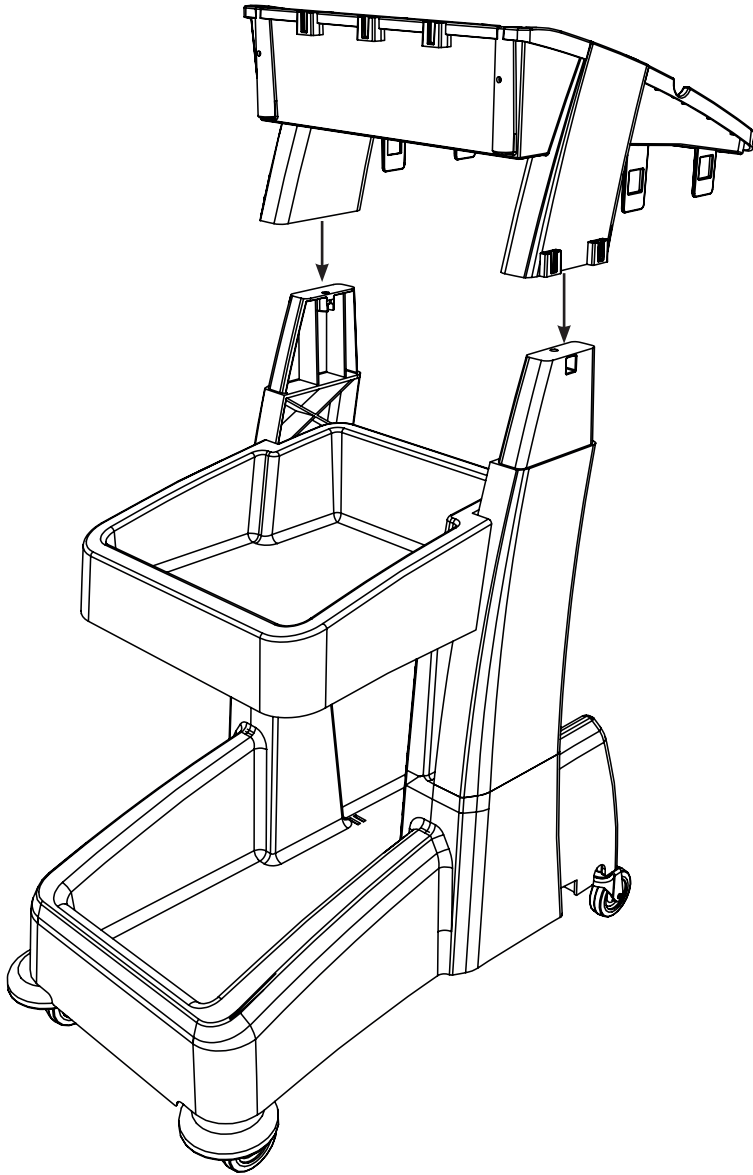

MM-6 Trolley Assembly

Numatic

Item	Description	Quantity
1	Reflo Base	1
2	Left Hand Upright	1
3	Right Hand Upright	1
4	Handle Frame	1
5	Bag Securing	1
6	Lid	1
7	5 Litre Bucket	2
8	Red Handle	1
9	Blue Handle	1
10	Versaclean Hook T Slot	1
11	22mm Mid Mop Clamp	1
12	Storage Tray	1
13	70-Litre Grey Waste Bags (Roll of 10)	0.1

M8 X 25mm Socket Bolt

M8 X 25mm Socket Bolt

x2

x2

Numatic

914826 MM-6 Trolley Assembly Instructions A04 07/2022