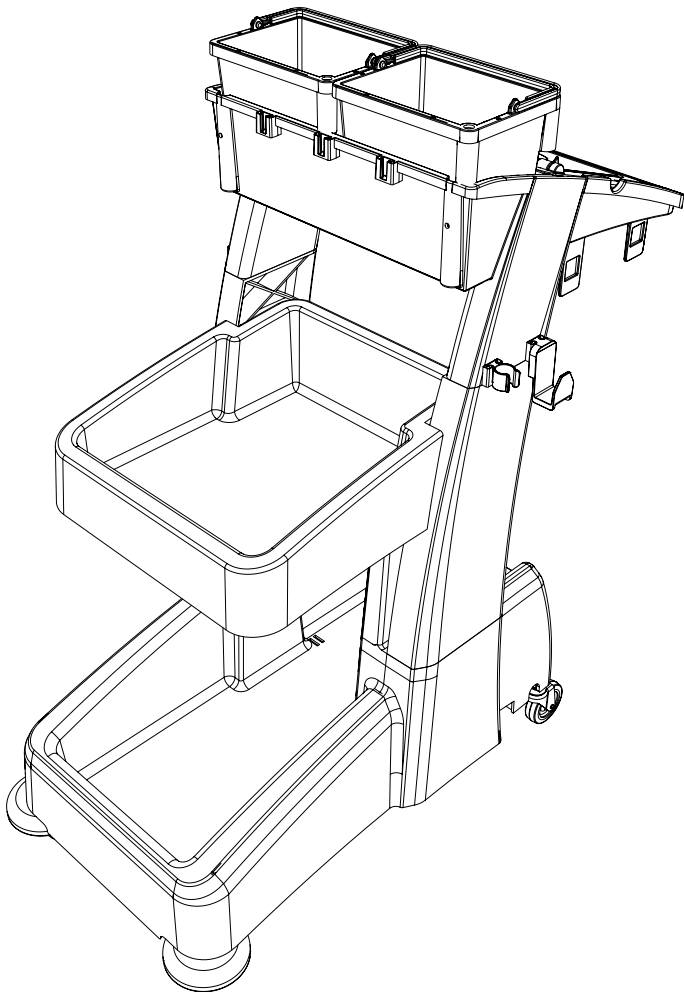

MM-6 Trolley Assembly

Numatic

Item	Description	Quantity
1	Reflo Base	1
2	Left Hand Upright	1
3	Right Hand Upright	1
4	Handle Frame	1
5	Bag Securing	1
6	Lid	1
7	5 Litre Bucket	2
8	Red Handle	1
9	Blue Handle	1
10	Versaclean Hook T Slot	1
11	22mm Mid Mop Clamp	1
12	Storage Tray	1
13	70-Litre Grey Waste Bags (Roll of 10)	0.1

M8 X 25mm Socket Bolt

M8 X 25mm Socket Bolt

x2

x2

Numatic

914826 MM-6 Trolley Assembly Instructions A04 07/2022