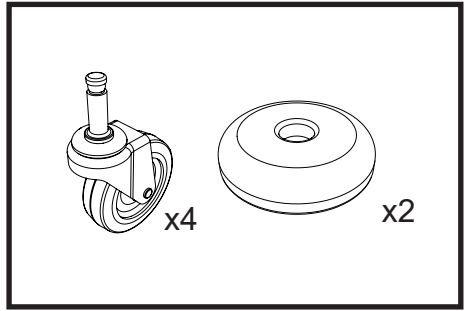

MM-6 Trolley Assembly

Numatic

Item	Description	Quantity
1	Reflo Base	1
2	Left Hand Upright	1
3	Right Hand Upright	1
4	Handle Frame	1
5	Bag Securing	1
6	Lid	1
7	5 Litre Bucket	2
8	Red Handle	1
9	Blue Handle	1
10	Versaclean Hook T Slot	1
11	22mm Mid Mop Clamp	1
12	Storage Tray	1
13	70-Litre Grey Waste Bags (Roll of 10)	0.1

M8 X 25mm Socket Bolt

M8 X 25mm Socket Bolt

x2

x2

Numatic

914826 MM-6 Trolley Assembly Instructions A04 07/2022