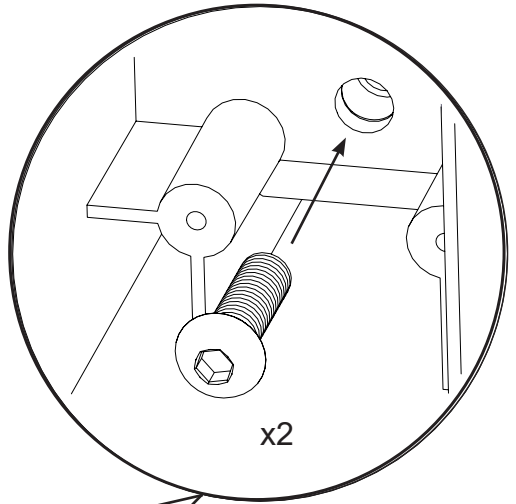

MM-6 Trolley Assembly

Numatic

Item	Description	Quantity
1	Reflo Base	1
2	Left Hand Upright	1
3	Right Hand Upright	1
4	Handle Frame	1
5	Bag Securing	1
6	Lid	1
7	5 Litre Bucket	2
8	Red Handle	1
9	Blue Handle	1
10	Versaclean Hook T Slot	1
11	22mm Mid Mop Clamp	1
12	Storage Tray	1
13	70-Litre Grey Waste Bags (Roll of 10)	0.1

M8 X 25mm Socket Bolt

M8 X 25mm Socket Bolt

x2

x2

Numatic

914826 MM-6 Trolley Assembly Instructions A04 07/2022