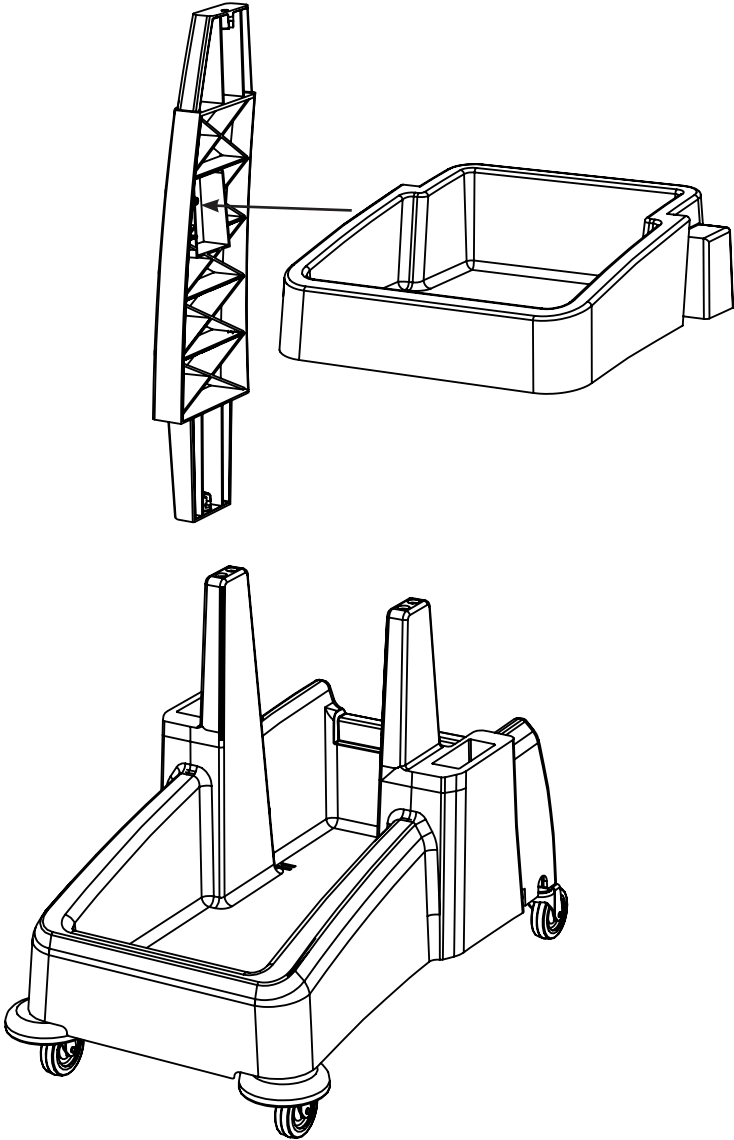

MM-6 Trolley Assembly

Numatic

Item	Description	Quantity
1	Reflo Base	1
2	Left Hand Upright	1
3	Right Hand Upright	1
4	Handle Frame	1
5	Bag Securing	1
6	Lid	1
7	5 Litre Bucket	2
8	Red Handle	1
9	Blue Handle	1
10	Versaclean Hook T Slot	1
11	22mm Mid Mop Clamp	1
12	Storage Tray	1
13	70-Litre Grey Waste Bags (Roll of 10)	0.1

M8 X 25mm Socket Bolt

M8 X 25mm Socket Bolt

x2

x2

Numatic

914826 MM-6 Trolley Assembly Instructions A04 07/2022